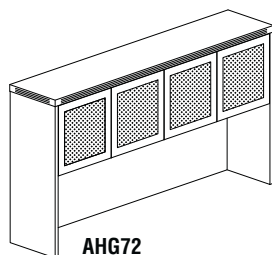

HUTCH WITH GLASS DOORS

AHG72

- Textured glass highlight cabinet contents and still provide privacy.
- Glass is tempered for safety and durability.
- Features four cabinet styled doors with self-closing hinges.
- Back panel features two cable grommets.
- 21 1/2" clearance between work surface and bottom of shelf.
- Accepts optional fabric tack panel and task light.

Model No.	Description	Dimensions	Wt.	List Price
AHG72	72" Hutch with Glass Doors	72"W x 15"D x 39 1/8"H	142#	$816
AHG66	66" Hutch with Glass Doors	66"W x 15"D x 39 1/8"H	134#	$782
AHG60	60" Hutch with Glass Doors	60"W x 15"D x 39 1/8"H	126#	$747