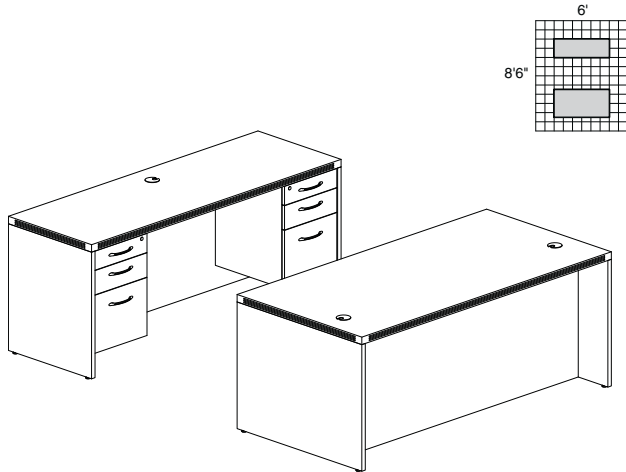

ABERDEEN SERIES TYPICALS

• Order complete suites using "AT__" models.

ABERDEEN TYPICAL #1

Consists of:

QTY.	MODEL NO.	DESCRIPTION	LIST PRICE EACH
1	ARD7236	Rectangular Conference Desk 72"W x 36"D	$607
1	ACD7224	Credenza 72"W x 24"D	$490
2	APBF26	Suspended Desk Pencil/Box/File Pedestal	$384
2	APBF20	Suspended Credenza Pencil/Box/File Pedestal	$345

AT1

TOTAL: $2555