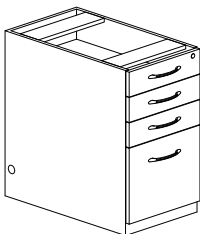

APBBF20

- Pedestals have integrated cable management access at top and bottom of ped.
- Ped tops are unfinished. Must be attached to underside of surface.
- Pedestals feature dual-purpose pencil drawers for storing supplies or storing laptop computers.
- All locks are keyed alike. Lock cores are removable for keying suites individually.
- Mobile kit contains 1" thick surface and five (5) casters to be used ONLY on the APBF20.
- Curved metal pulls with brushed nickel finish.
- File drawers accommodate letter or legal size hanging file folders.
- Pedestals ship fully assembled.

Model No.	Description	Dimensions	Wt.	List Price
APBF20	Suspended Credenza PBF Ped	15 1/4"W x 20"D x 22 1/2 "H	66#	$345
APBBF20	Credenza PBBF Ped	15 1/4"W x 20"D x 27 1/2 "H	75#	$467
AFF20	Credenza FF Ped	15 1/4"W x 20"D x 27 1/2 "H	74#	$443
AMK20	Mobile Kit (Mocha and Cherry only)		14#	$116