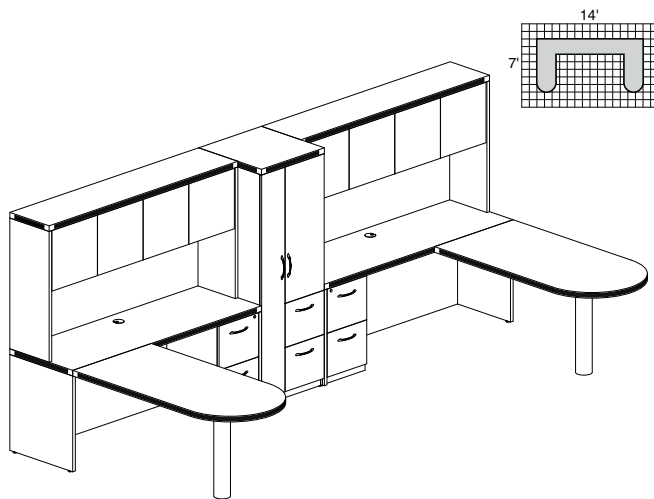

ABERDEEN TYPICAL #23

Consists of:

QTY.	MODEL NO.	DESCRIPTION	LIST PRICE EACH
2	APR6030	Peninsula Return 60"W x 30"D	$462
2	ACD7224	Credenza 72"W x 24"D	$490
2	AFF20	Credenza File/File Pedestal	$443
1	APST	Personal Storage Tower	$934
2	AHW72	Hutch with Wood Doors	$583

AT23

TOTAL: $4890