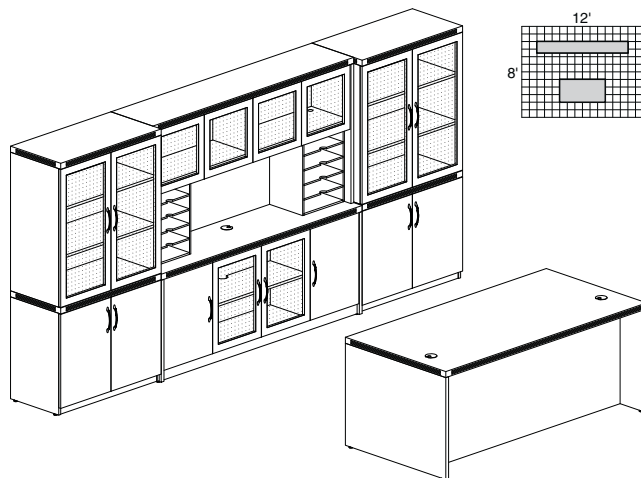

ABERDEEN TYPICAL #35

Consists of:

QTY.	MODEL NO.	DESCRIPTION	LIST PRICE EACH
1	ARD7236	Rectangular conference Desk 72"W x 36"D	$607
1	APBBF26	Desk Pencil/Box/Box/File Pedestal	$524
1	AFF26	Desk File/File Pedestal	$501
1	ALC	Low Wall Cabinet	$1051
2	ASC	Storage Cabinet	$583
2	AGDC	Glass Display Cabinet	$759
1	AHG72	Hutch with Glass Doors 72"W	$816
2	AHPM	Horizontal Paper Management	$163

AT35

TOTAL: $6509