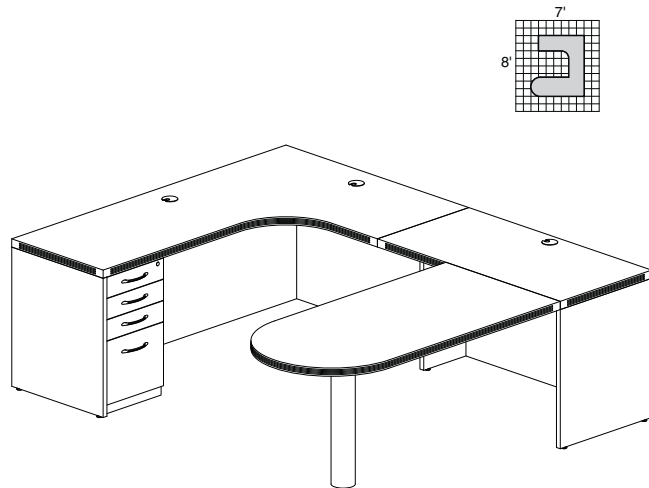

ABERDEEN TYPICAL #19

Consists of:

QTY.	MODEL NO.	DESCRIPTION	LIST PRICE EACH
1	AEC72R	Extended Corner, Right 72"W x 48"D	$782
1	AR4824	Return 48"W x 24"D	$350
1	APR6030	Peninsula Return 60"W x 30"D	$462
1	APBBF20	Credenza Pencil/Box/Box/File Pedestal	$467

AT19

TOTAL: $2061