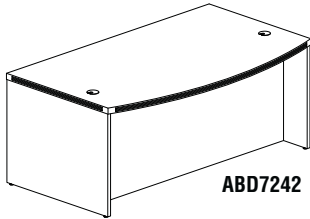

- All models in all finishes are available on both the Kwik-Ship and Fast Freight delivery programs with no quantity limitations.
- Horizontal surfaces feature fluted, PVC edge.

BOW FRONT DESK

- 1 5/8" thick work surface.
- Modesty panel is recessed 14 1/2" at center.
- Full-height, vertical grain, modesty panel included.
- Two grommets in surface, standard.

Model No.	Description	Dimensions	Wt.	List Price
ABD7242	72" Bowfront Desk	72"W x 42"D x 29 1/2"H	233#	\$700
ABD6642	66" Bowfront Desk	66"W x 42"D x 29 1/2"H	220#	\$666

CONFERENCE FRONT DESK

- 1 5/8" thick work surface.
- Full-height, vertical grain, modesty panel included.
- Modesty panel is recessed 8 1/2" at center.
- Two grommets in surface, standard.