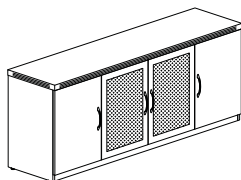

Model No.	Description	Dimensions	Wt.	List Price
APST	Personal Storage Tower	24"W x 24"D x 68 3/4"H	248#	\$934

GLASS DISPLAY CABINET

AGDC

- Textured glass highlight cabinet contents and still provide privacy.
- Glass is tempered for safety and durability.
- Two (2) adjustable shelves on 1 1/4" increments with a total of 5" of adjustment.
- Curved metal pulls with brushed nickel finish. Additional pull options available.
- Grommet in back panel for wall access.
- Mouse hole in shelf to permit vertical routing of cables.

Model No.	Description	Dimensions	Wt.	List Price
AGDC	Glass Display Cabinet	36"W x 18"D x 39 1/4"H	135#	\$759

STORAGE CABINET

ASC

- Self-closing hinged doors.
- One shelf adjustable on 1 1/4" increments with a total of 5" of adjustment.
- Shelf contains corner mouse hole for vertical cable management.
- Mouse hole in back panel for wall access.
- Curved metal pulls with brushed nickel finish. Additional pull options available.

Model No.	Description	Dimensions	Wt.	List Price
ASC	Storage Cabinet	36"W x 18"D x 29 1/2"H	132#	\$583

LOW WALL CABINET

ALC

- Self-closing hinged doors.
- One shelf per compartment adjustable on 1 1/4" increments with a total of 5" of adjustment. (3 shelves total)
- Shelves contain corner mouse hole for vertical cable management.
- Mouse hole in back panel for wall access.
- Curved metal pulls with brushed nickel finish standard. Also includes Brighton handles. Additional pull options available.