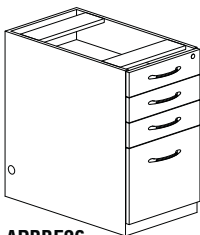

APBBF26

- Pedestals have integrated cable management access at top and bottom of ped.
- Ped tops are unfinished. Must be attached to underside of surface.
- Pedestals feature dual-purpose pencil drawers for storing supplies or storing laptop computers.
- All locks are keyed alike. Lock cores are removable for keying suites individually.
- Curved metal pulls with brushed nickel finish.
- File drawers accommodate letter or legal size hanging file folders.
- Pedestals ship fully assembled.

Model No.	Description	Dimensions	Wt.	List Price
APBF26	Suspended Desk PBF Ped	15 1/4"W x 26 1/2"D x 22 1/2"H	76#	$384
APBBF26	Desk PBBF Ped	15 1/4"W x 26 1/2"D x 27 1/2"H	90#	$524
AFF26	Desk FF Ped	15 1/4"W x 26 1/2"D x 27 1/2"H	86#	$501