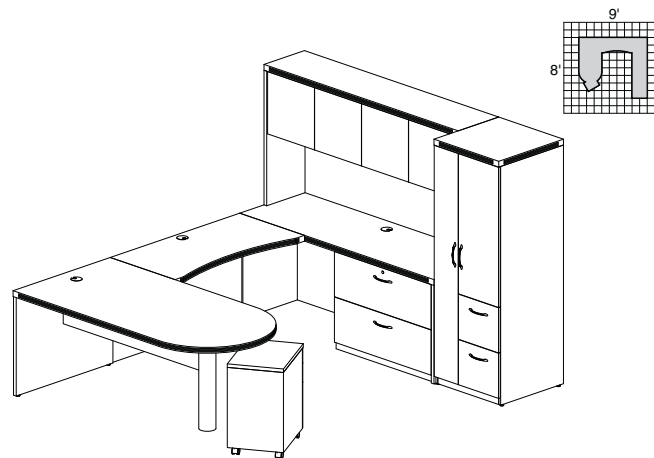

ABERDEEN TYPICAL #15

Consists of:

QTY.	MODEL NO.	DESCRIPTION	LIST PRICE EACH
1	APT7236	Freestanding Peninsula 72"W x 36"D	$676
1	ACB4824	Contour Bridge 48"W x 24"D	$302
1	ACD7224	Credenza 72"W x 24"D	$490
1	AHW72	Hutch with Wood Doors 72"W	$583
1	APST	Personal Storage Tower	$934
1	APBF20	Suspended Credenza Pencil/Box/File Pedestal	$345
1	AMK20	Mobile Kit for Suspended Credenza Pedestals	$116
1	ACLF36	Credenza Lateral File 36"W x 24"D	$642

AT15

TOTAL: $4088