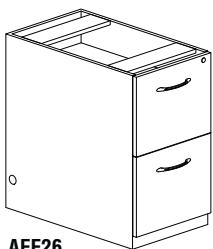

Model No.	Description	Dimensions	Wt.	List Price
APR6030	60" Peninsula Return	60"W x 30"D x 29 1/2"H	80#	\$462

ABERDEEN SERIES

PEDESTAL FILE FOR DESK

APBF26

APBBF26

- Pedestals have integrated cable management access at top and bottom of ped.
- Ped tops are unfinished. Must be attached to underside of surface.
- Pedestals feature dual-purpose pencil drawers for storing supplies or storing laptop computers.
- All locks are keyed alike. Lock cores are removable for keying suites individually.
- Curved metal pulls with brushed nickel finish.
- File drawers accommodate letter or legal size hanging file folders.
- Pedestals ship fully assembled.

Model No.	Description	Dimensions	Wt.	List Price
APBF26	Suspended Desk PBF Ped	15 1/4"W x 26 1/2"D x 22 1/2"H	76#	\$384
APBBF26	Desk PBBF Ped	15 1/4"W x 26 1/2"D x 27 1/2"H	90#	\$524
AFF26	Desk FF Ped	15 1/4"W x 26 1/2"D x 27 1/2"H	86#	\$501