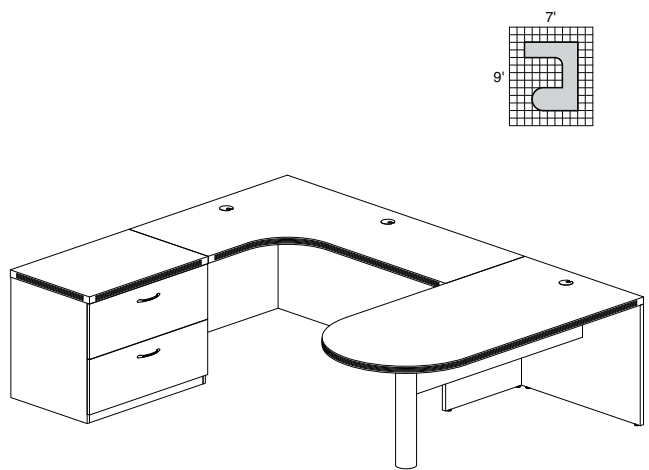

ABERDEEN TYPICAL #12

Consists of:

QTY.	MODEL NO.	DESCRIPTION	LIST PRICE EACH
1	APT7236	Freestanding Peninsula 72"W x 36"D	$676
1	AEC72L	Extended Corner, Left 72"W x 48"D	$782
1	AFLF36	Freestanding Lateral File 36"W x 24"D	$816

AT12

TOTAL: $2274

Modular
Desking

Conference &
Training Tables

Hospitality/
Breakroom

Seating

Folding/
Stacking

Ergonomic
Desks

High Density
Storage/Filing

Maitroom
Furniture

IT Furniture

Small Office
& Home Office

Drafting
Furniture