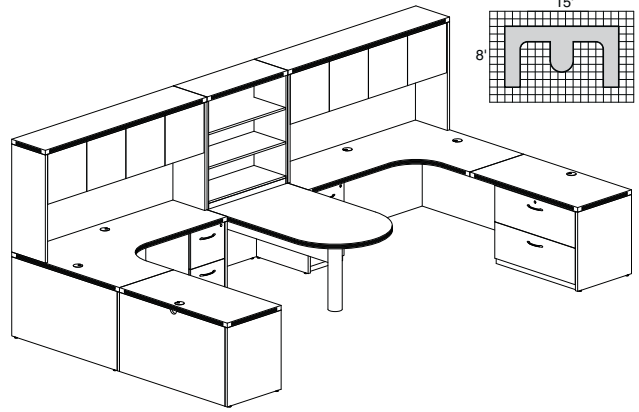

Consists of:

QTY.	MODEL NO.	DESCRIPTION	LIST PRICE EACH
1	APT7236	Freestanding Peninsula 72"W x 36"D	$676
1	AEC72R	Extended Corner, Right 72"W x 48"D	$782
1	AEC72L	Extended Corner, Left 72"W x 48"D	$782
2	AFTP72	72" Fabric Tack Panel	$163
2	AR4824	Return 48"W x 24"D	$350
2	AFF20	Suspended Credenza Pencil/box/File Pedestal	$443
2	ACLF36	Credenza Lateral File 36"W x 20"D	$642
2	AHW72	Hutch with Wood Doors 72"W	$583
1	AB3S36	3-Shelf Bookcase	$455

AT18

TOTAL: $7057