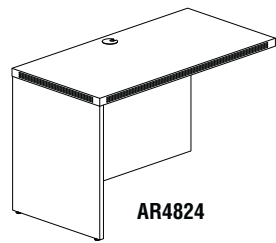

Model No.	Description	Dimensions	Wt.	List Price
ABD7242	72" Bowfront Desk	72"W x 42"D x 29 1/2"H	233#	\$700
ABD6642	66" Bowfront Desk	66"W x 42"D x 29 1/2"H	220#	\$666

CONFERENCE FRONT DESK

- 1 5/8" thick work surface.
- Full-height, vertical grain, modesty panel included.
- Modesty panel is recessed 8 1/2" at center.
- Two grommets in surface, standard.

ABERDEEN SERIES

BRIDGE

ACB4824

- Universal mounting to right or left side of desk.
- Not free-standing. Requires connection to credenza and desk.
- 1 5/8" thick work surface.
- Full-height, vertical grain modesty panel included.
- Modesty panel is flush.
- One grommet in surface, standard.
- Mouse hole in modesty panel for cable pass through.

Model No.	Description	Dimensions	Wt.	List Price
ACB4824	48" Curved Bridge	48"W x 24"D x 29 1/2"H	74#	\$302
ACB4224	42" Curved Bridge	42"W x 24"D x 29 1/2"H	63#	\$279

RETURN

AR4824

- Returns are non-handed.
- Not free-standing. Requires connection to credenza, desk or extended corner.
- Mouse hole in modesty panel for cable pass through.
- Modesty panel is flush.
- One grommet in surface, standard.
- 1 5/8" thick work surface.
- Full-height, vertical grain modesty panel included.

Model No.	Description	Dimensions	Wt.	List Price
AR4824	48" Return	48"W x 24"D x 29 1/2"H	105#	\$350
AR4224	42" Return	42"W x 24"D x 29 1/2"H	96#	\$315
AR3624	36" Return	36"W x 24"D x 29 1/2"H	87#	\$291
AR3024*	30" Return	30"W x 24"D x 29 1/2"H	77#	\$268