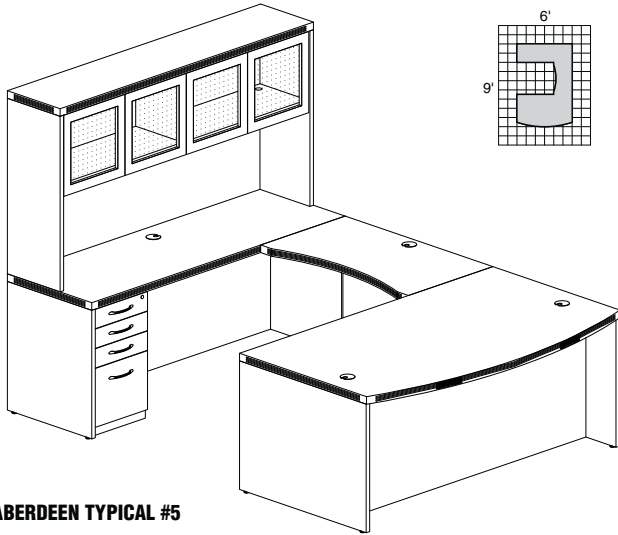

ABERDEEN TYPICALS

- Order complete suites using "AT_" models.

ABERDEEN TYPICAL #5

Consists of:

QTY.	MODEL NO.	DESCRIPTION	LIST PRICE EACH
1	ABD7242	Bowfront Desk 72"W x 42"D	$700
1	ACD7224	Credenza 72"W x 24"D	$490
1	ACB4224	Contour Bridge 42"W x 24"D	$279
1	APBBF26	Desk Pencil/Box/Box/File Pedestal	$524
1	APBBF20	Credenza Pencil/Box/Box/File Pedestal	$467
1	AHG72	Hutch with Glass Doors 72"W	$816

AT5

TOTAL: $3276