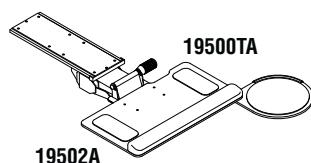

Model No.	Description	Dimensions	Wt.	List Price
ACD	Center Drawer	25"W x 18"D x 2"H	32#	\$139

KEYBOARD SUPPORTS

19502A

Model No.	Description	Wt.	List Price
19500TA	Retractable keyboard platform 19"W x 10 1/2"D. 0° to -15° tilt, 360° swivel.	12#	\$336
19502A	Optional Mouse Platform for 19500TA, 360° swivel, 9"Dia.	2#	\$124