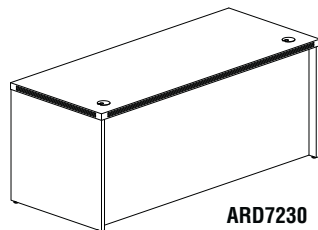

- All models in all finishes are available on both the Kwik-Ship and Fast Freight delivery programs with no quantity limitations.
- Horizontal surfaces feature fluted, PVC edge.

BOW FRONT DESK

- 1 5/8" thick work surface.
- Modesty panel is recessed 14 1/2" at center.
- Full-height, vertical grain, modesty panel included.
- Two grommets in surface, standard.

Model No.	Description	Dimensions	Wt.	List Price
ABD7242	72" Bowfront Desk	72"W x 42"D x 29 1/2"H	233#	\$700
ABD6642	66" Bowfront Desk	66"W x 42"D x 29 1/2"H	220#	\$666

CONFERENCE FRONT DESK

- 1 5/8" thick work surface.
- Full-height, vertical grain, modesty panel included.
- Modesty panel is recessed 8 1/2" at center.
- Two grommets in surface, standard.

Model No.	Description	Dimensions	Wt.	List Price
ARD7236	72" Rectangular Conference Desk	72"W x 36"D x 29 1/2"H	215#	\$607

STRAIGHT FRONT DESK

- 1 5/8" thick work surface.
- Full-height, vertical grain, modesty panel included.
- Modesty panel is recessed 2 1/2".
- Two grommets in surface, standard.