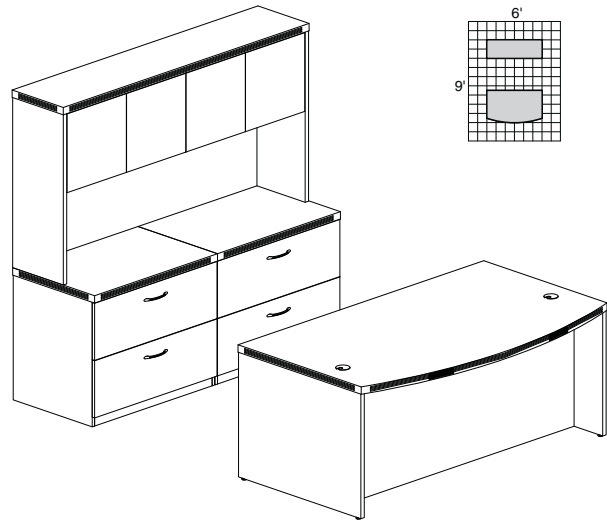

ABERDEEN TYPICAL #6

Consists of:

QTY.	MODEL NO.	DESCRIPTION	LIST PRICE EACH
1	ABD7242	Bowfront Desk 72"W x 24"D	$700
1	APBF26	Suspended Desk Pencil/Box/File Pedestal	$384
1	APBF26	Suspended Desk Pencil/Box/File Pedestal	$384
2	AFLF36	Freestanding Lateral File 36"W x 24"D	$816
1	AHW72	Hutch with Wood Doors 72"W	$583

AT6

TOTAL: $3683