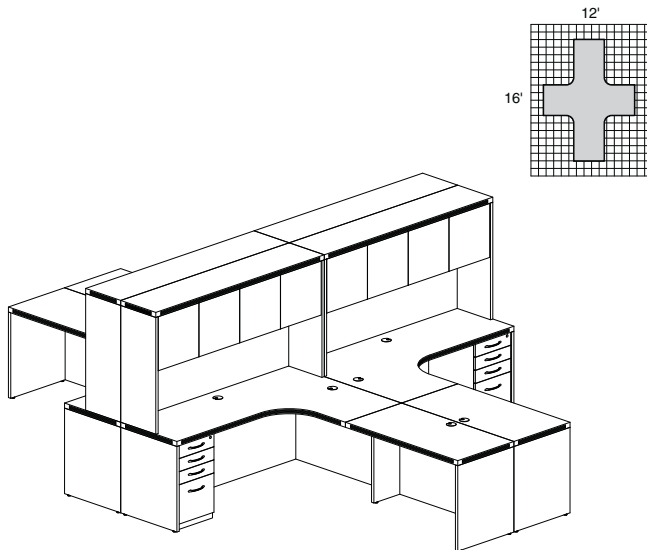

ABERDEEN TYPICAL #27

Consists of:

QTY.	MODEL NO.	DESCRIPTION	LIST PRICE EACH
2	AEC72R	Extended Corner, Right 72"W x 48"D	$782
2	AEC72L	Extended Corner, Left 72"W x 48"D	$782
4	AR4824	Return 48"W x 24"D	$350
4	APBBF20	Credenza Pencil/Box/box/File Pedestal	$467
4	AHW72	Hutch with Wood Doors 72"W	$583

AT27

TOTAL: $8728