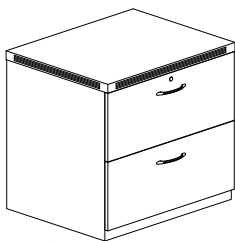

FREESTANDING LATERAL FILE

AFLF30

- 1 5/8" surface allows it to be used alone or next to any credenza or return.
- Drawers can support up to 150 lbs. each.
- Drawers can be configured for front-to-back or side-to-side filing.
- Curved metal pulls with brushed nickel finish.
- All locks are keyed alike. Lock cores are removable for keying suites individually.

Model No.	Description	Dimensions	Wt.	List Price
AFLF30	30" Freestanding Lateral File	30"W x 24"D x 29 1/2"H	201#	$759
AFLF36	36" Freestanding Lateral File	36"W x 24"D x 29 1/2"H	240#	$816