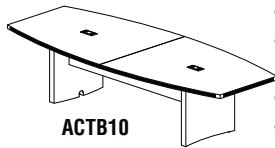

ABERDEEN SERIES

CONFERENCE TABLES

ACTB10

- 1 5/8" thick work surface.
- Surfaces feature hollow core construction.
- Boat-shaped conference tables standard with two grommets (6' has one centered grommet).
- Boat-shaped conference tables accept power module for power and data access to operate computers and presentation equipment during meetings.
- Round conference tables have one round grommet.
- Conference table legs have cable chimney for concealed cable management from surface to floor.
- Tops larger than 96" have multi-piece top surfaces connected via steel cam post and steel connecting plates.
- Large conference tables ship in multiple cartons.
- Structural modesty panel conceals horizontal cable management.