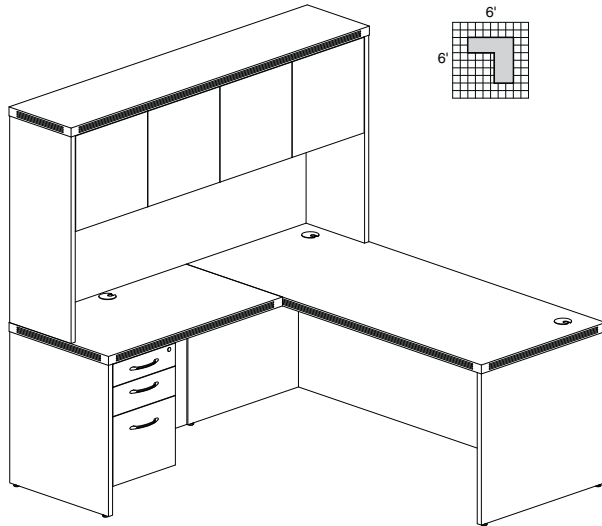

ABERDEEN TYPICALS

• Order complete suites using "AT_" models.

ABERDEEN TYPICAL #33

Consists of:

QTY.	MODEL NO.	DESCRIPTION	LIST PRICE EACH
1	ARD7230	Rectangular Desk 72"W x 30"D	$560
1	AR4224	Return 42"W x 24"D	$315
1	APBF20	Suspended Credenza Pencil/Box/File Pedestal	$345
1	AHW72	Hutch with Wood Doors 72"W	$583

AT33

TOTAL: $1803