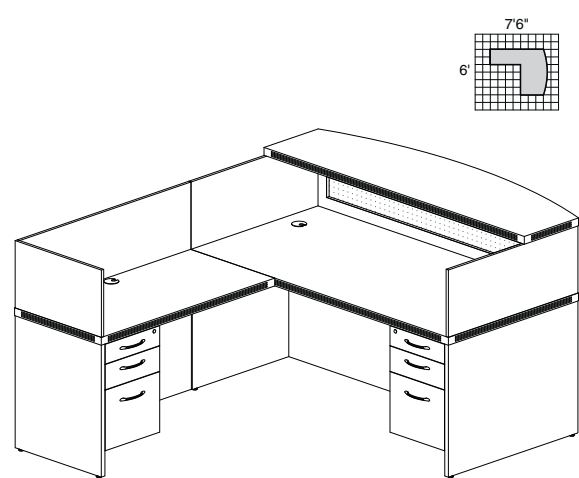

ABERDEEN TYPICAL #36

Consists of:

QTY.	MODEL NO.	DESCRIPTION	LIST PRICE EACH
1	ARD7236	Rectangular Conference Desk 72"W x 36"D	$607
1	AR4824	Return 48"W x 24"D	$350
1	APBF20	Suspended Credenza Pencil/Box/File Pedestal	$345
1	APBF26	Suspended Desk Pencil/Box/File Pedestal	$384
1	ARDTC	Reception Desk Transaction Counter	$548
1	ARRS	Reception Return Screen	$185

AT36

TOTAL: $2419

Modular
Desking

Conference &
Training Tables

Hospitality/
Breakroom

Seating

Folding/
Stacking

Ergonomic
Desks

High Density
Storage/Filing

Mailroom
Furniture

IT Furniture

Small Office
& Home Office

Drafting
Furniture