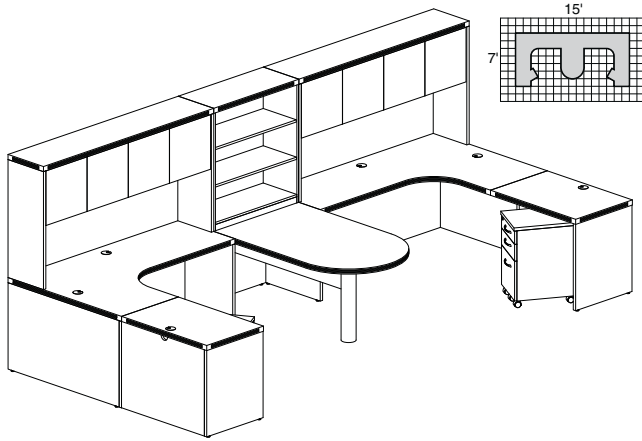

ABERDEEN TYPICAL #18

ABERDEEN TYPICALS

• Order complete suites using "AT__" models.

ABERDEEN TYPICAL #17

Consists of:

QTY.	MODEL NO.	DESCRIPTION	LIST PRICE EACH
1	APT7236	Freestanding Peninsula 72"W x 36"D	$676
1	AEC72R	Extended Corner, Right 72"W x 48"D	$782
1	AEC72L	Extended Corner, Left 72"W x 48"D	$782
2	AR3624	Return 36"W x 24"D	$291
2	APBF20	Suspended Credenza Pencil/Box/File Pedestal	$345
2	AMK20	Mobile Kit for Suspended Credenza Pedestal	$116
2	AHW72	Hutch with Wood Doors 72"W	$583
1	AB3S36	3-Shelf Bookcase	$455

AT17

TOTAL: $5365