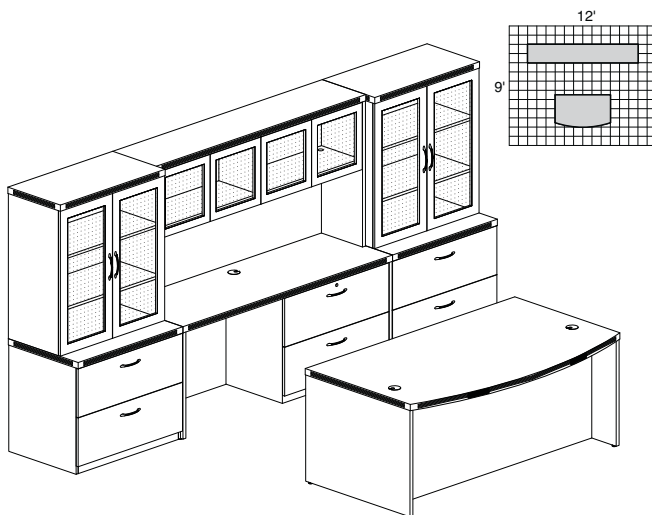

ABERDEEN TYPICAL #7

Consists of:

QTY.	MODEL NO.	DESCRIPTION	LIST PRICE EACH
1	ABD7242	Bowfront Desk 72"W x 42"D	$700
1	ACD7224	Credenza 72"W x 24"D	$490
2	AFLF36	Freestanding Lateral File 36"W x 24"D	$816
1	ACLF36	Credenza Lateral File 36"W x 20"D	$642
2	AGDC	Glass Display Cabinet	$759
2	APBF26	Suspended Desk Pencil/Box/File Pedestal	$384
1	AHG72	Hutch with Glass Doors 72"W	$816

AT7

TOTAL: $6566