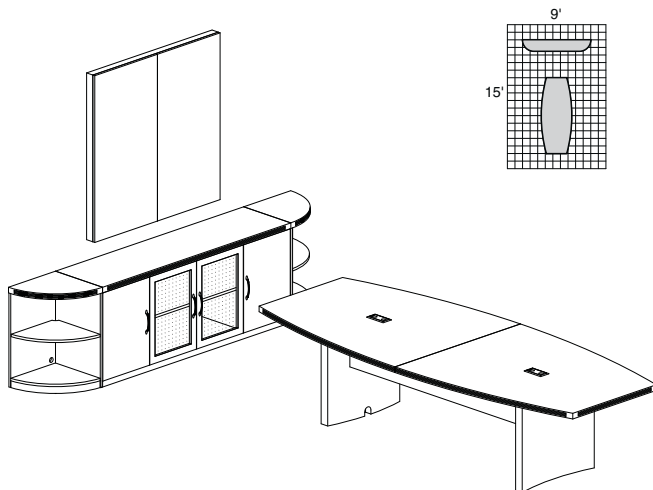

ABERDEEN TYPICAL #39

Consists of:

QTY.	MODEL NO.	DESCRIPTION	LIST PRICE EACH
1	ACTB10	Boat Conference Table 120"W x 48"D	$1351
1	ALC	Low Wall Cabinet	$1051
2	ABQ2	2-Shelf 1/4 Round	$232
1	AVPB	Visual Presentation Board	$723

AT39

TOTAL: $3589