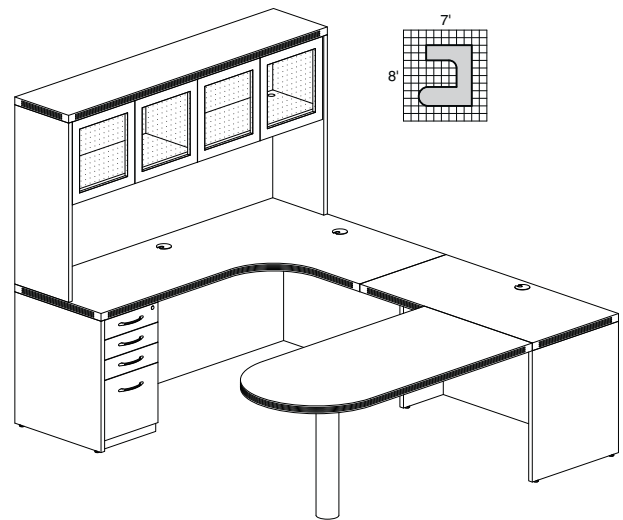

ABERDEEN TYPICAL #20

Consists of:

QTY.	MODEL NO.	DESCRIPTION	LIST PRICE EACH
1	AEC72R	Extended Corner, Right 72"W x 48"D	$782
1	AR4824	Return 48"W x 24"D	$350
1	APR6030	Peninsula Return 60"W x 30"D	$462
1	APBBF20	Credenza Pencil/Box/Box/File Pedestal	$467
1	AHG72	Hutch with Glass Doors 72"W	$816

AT20

TOTAL: $2877

Modular
Desking

Conference &
Training Tables

Hospitality/
Breakroom

Seating

Folding/
Stacking

Ergonomic
Desks

High Density
Storage/Filing

Mailroom
Furniture

IT Furniture

Small Office
& Home Office

Drafting
Furniture