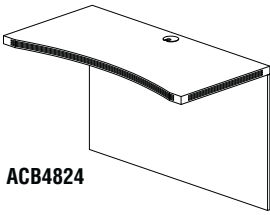

ABERDEEN SERIES

BRIDGE

ACB4824

- Universal mounting to right or left side of desk.
- Not free-standing. Requires connection to credenza and desk.
- 1 5/8" thick work surface.
- Full-height, vertical grain modesty panel included.
- Modesty panel is flush.
- One grommet in surface, standard.
- Mouse hole in modesty panel for cable pass through.

Model No.	Description	Dimensions	Wt.	List Price
ACB4824	48" Curved Bridge	48"W x 24"D x 29 1/2"H	74#	$302
ACB4224	42" Curved Bridge	42"W x 24"D x 29 1/2"H	63#	$279