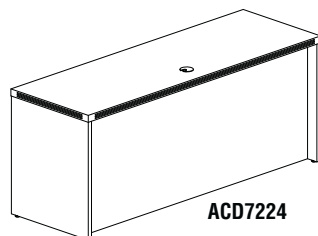

CREDENZA

- 1 5/8" thick work surface.
- Full-height, vertical grain, modesty panel included.
- Modesty panel is recessed 3" for outlet clearance.
- One grommet in surface, standard.
- Mouse hole in modesty panel for cable pass through.

Model No.	Description	Dimensions	Wt.	List Price
ACD7224	72" Credenza	72"W x 24"D x 29 1/2"H	160#	$490
ACD6624	66" Credenza	66"W x 24"D x 29 1/2"H	151#	$467
ACD6024	60" Credenza	60"W x 24"D x 29 1/2"H	142#	$443