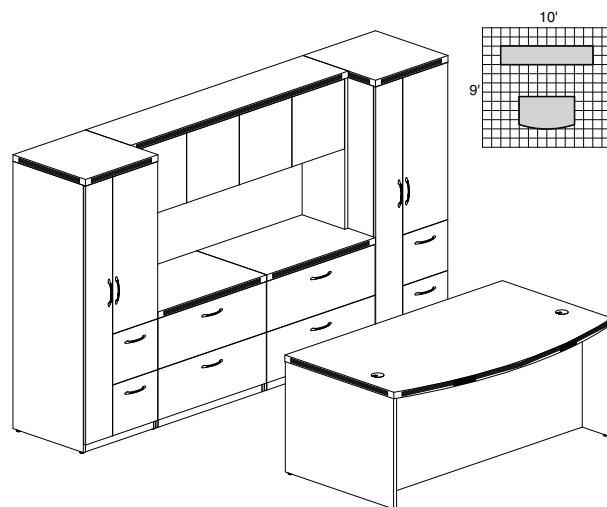

ABERDEEN TYPICAL #8

Consists of:

QTY.	MODEL NO.	DESCRIPTION	LIST PRICE EACH
1	ABD7242	Bowfront Desk 72"W x 42"D	$700
1	APBBF26	Desk Pencil/Box/Box/File Pedestal	$524
1	AFF26	Desk File/File Pedestal	$501
2	AFLF36	Freestanding Lateral File 36"W x 24"D	$816
2	APST	Personal Storage Tower	$934
1	AHW72	Hutch with Wood Doors 72"W	$583

AT8

TOTAL: $5808