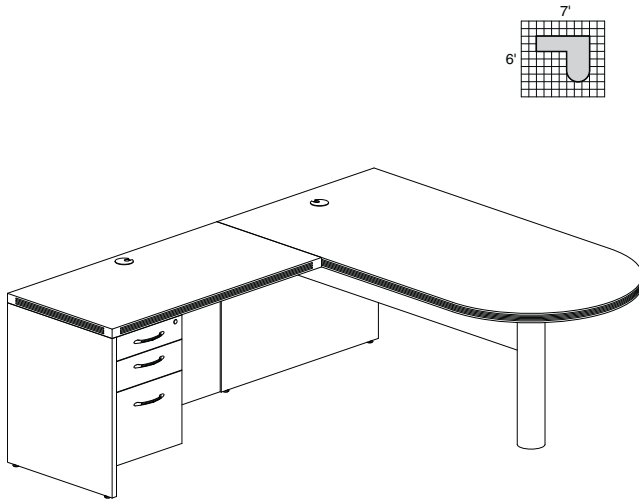

ABERDEEN TYPICAL #11

Consists of:

QTY.	MODEL NO.	DESCRIPTION	LIST PRICE EACH
1	APT7236	Freestanding Peninsula 72"W x 36"D	$676
1	AR4824	Return 48"W x 24"D	$350
1	APBF20	Suspended Credenza Pencil/Box/File Pedestal	$345

AT11

TOTAL: $1371