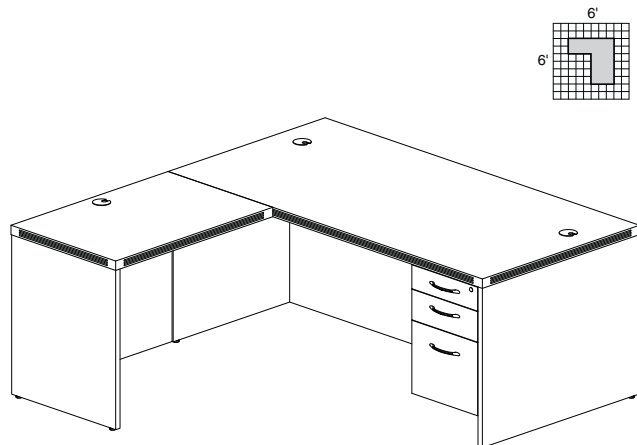

ABERDEEN TYPICAL #31

Consists of:

QTY.	MODEL NO.	DESCRIPTION	LIST PRICE EACH
1	ARD7236	Rectangular Conference Desk 72"W x 36"D	$607
1	AR3624	Return 36"W x 24"D	$291
1	APBF26	Suspended Desk Pencil/Box/File Pedestal	$384

AT31

TOTAL: $1282