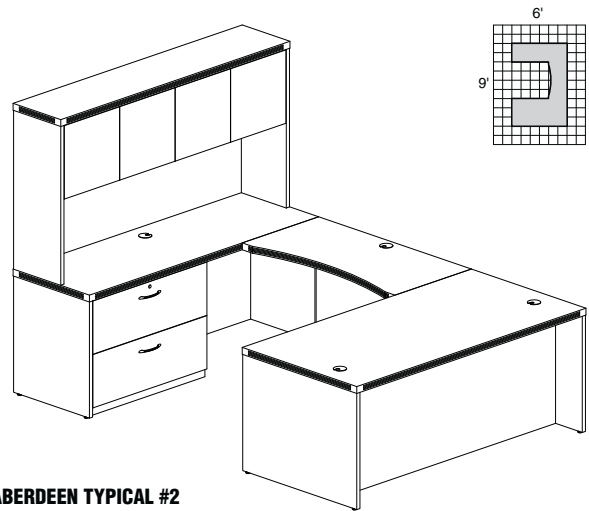

ABERDEEN TYPICAL #2

Consists of:

QTY.	MODEL NO.	DESCRIPTION	LIST PRICE EACH
1	ARD7236	Rectangular Conference Desk 72"W x 36"D	$607
1	ACD7224	Credenza 72"W x 24"D	$490
1	ACB4824	Contour Bridge 48"W x 24"D	$302
1	APBF26	Suspended Desk Pencil/Box/File Pedestal	$384
1	ACLF36	Credenza Lateral File 36"W x 20"D	$642
1	AHW72	Hutch with Wood Doors 72"W	$583

AT2

TOTAL: $3008