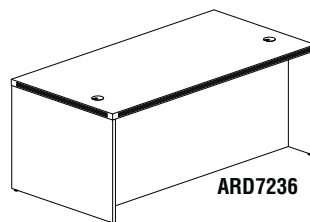

- All models in all finishes are available on both the Kwik-Ship and Fast Freight delivery programs with no quantity limitations.
- Horizontal surfaces feature fluted, PVC edge.

BOW FRONT DESK

- 1 5/8" thick work surface.
- Modesty panel is recessed 14 1/2" at center.
- Full-height, vertical grain, modesty panel included.
- Two grommets in surface, standard.

Model No.	Description	Dimensions	Wt.	List Price
ABD7242	72" Bowfront Desk	72"W x 42"D x 29 1/2"H	233#	\$700
ABD6642	66" Bowfront Desk	66"W x 42"D x 29 1/2"H	220#	\$666

CONFERENCE FRONT DESK

- 1 5/8" thick work surface.
- Full-height, vertical grain, modesty panel included.
- Modesty panel is recessed 8 1/2" at center.
- Two grommets in surface, standard.