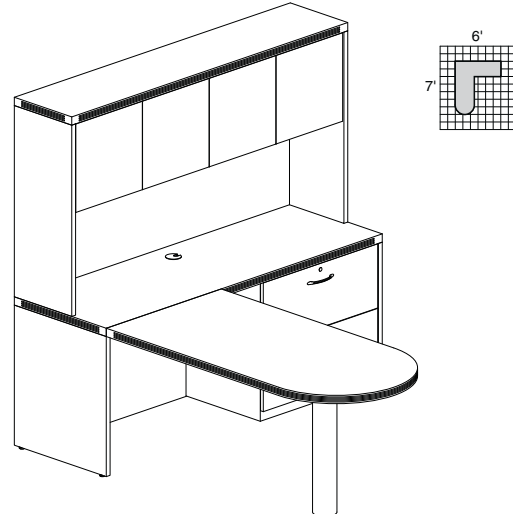

ABERDEEN TYPICAL #24

Consists of:

QTY.	MODEL NO.	DESCRIPTION	LIST PRICE EACH
1	APR6030	Peninsula Return 60"W x 30"D	$462
1	ACD7224	Credenza 72"W x 24"D	$490
1	ACLF30	Credenza Lateral File 30"W x 20"D	$571
1	AHW72	Hutch with Wood Doors 72"W	$583

AT24

TOTAL: $2106