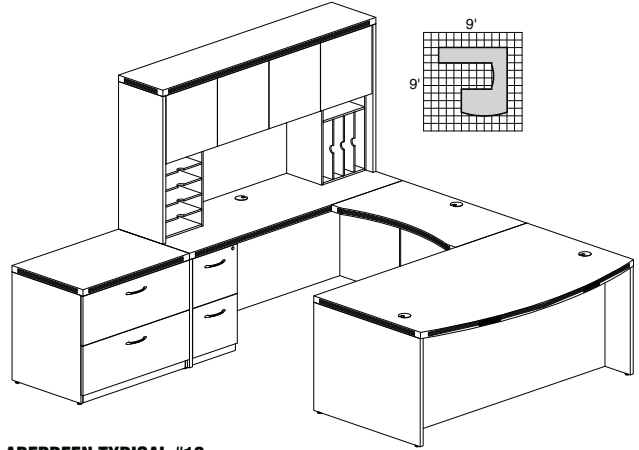

ABERDEEN TYPICAL #10

Consists of:

QTY.	MODEL NO.	DESCRIPTION	LIST PRICE EACH
1	ABD7242	Bowfront Desk 72"W x 42"D	$700
1	ACB4224	Contour Bridge 42"W x 24"D	$279
1	ACD7224	Credenza 72"W x 24"D	$490
1	APBBF26	Desk Pencil/Box/Box/File Pedestal	$524
1	AFF20	Credenza File/File Pedestal	$443
1	AFLF36	Freestanding Lateral File 36"W x 24"D	$816
1	AHW72	Hutch with Wood Doors 72"W	$583
1	AHPM	Horizontal Paper Management	$163
1	AVPM	Vertical Paper Management	$163

AT10

TOTAL: $4161