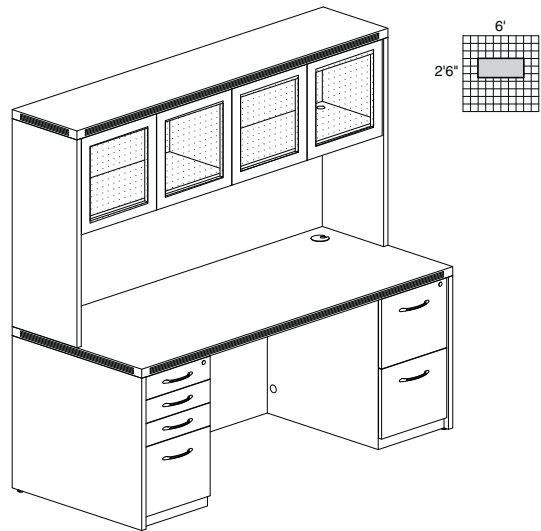

ABERDEEN TYPICAL #34

Consists of:

QTY.	MODEL NO.	DESCRIPTION	LIST PRICE EACH
1	ARD7230	Rectangular Desk 72"W x 30"D	$560
1	APBBF26	Desk Pencil/Box/Box/File Pedestal	$524
1	AFF26	Desk File/File Pedestal	$501
1	AHG72	Hutch with Glass Doors 72"W	$816

AT34

TOTAL: $2401