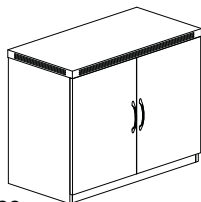

Model No.	Description	Dimensions	Wt.	List Price
APST	Personal Storage Tower	24"W x 24"D x 68 3/4"H	248#	\$934

GLASS DISPLAY CABINET

AGDC

- Textured glass highlight cabinet contents and still provide privacy.
- Glass is tempered for safety and durability.
- Two (2) adjustable shelves on 1 1/4" increments with a total of 5" of adjustment.
- Curved metal pulls with brushed nickel finish. Additional pull options available.
- Grommet in back panel for wall access.
- Mouse hole in shelf to permit vertical routing of cables.

Model No.	Description	Dimensions	Wt.	List Price
AGDC	Glass Display Cabinet	36"W x 18"D x 39 1/4"H	135#	\$759

STORAGE CABINET

ASC

- Self-closing hinged doors.
- One shelf adjustable on 1 1/4" increments with a total of 5" of adjustment.
- Shelf contains corner mouse hole for vertical cable management.
- Mouse hole in back panel for wall access.
- Curved metal pulls with brushed nickel finish. Additional pull options available.

Model No.	Description	Dimensions	Wt.	List Price
ASC	Storage Cabinet	36"W x 18"D x 29 1/2"H	132#	\$583

LOW WALL CABINET

ALC

- Self-closing hinged doors.
- One shelf per compartment adjustable on 1 1/4" increments with a total of 5" of adjustment. (3 shelves total)
- Shelves contain corner mouse hole for vertical cable management.
- Mouse hole in back panel for wall access.
- Curved metal pulls with brushed nickel finish standard. Also includes Brighton handles. Additional pull options available.