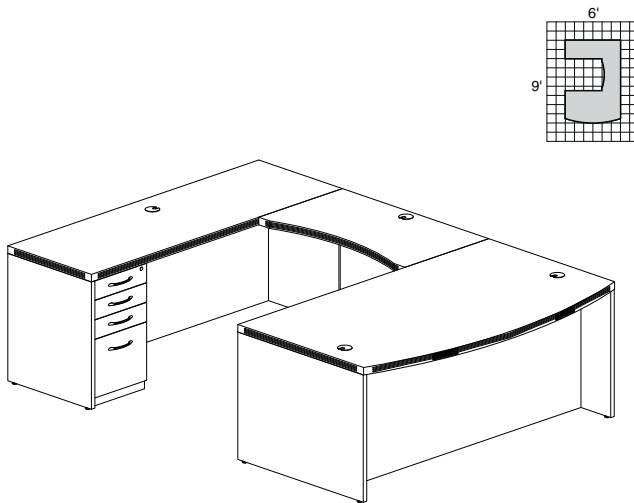

ABERDEEN TYPICAL #3

Consists of:

QTY.	MODEL NO.	DESCRIPTION	LIST PRICE EACH
1	ABD7242	Bowfront Desk 72"W x 42"D	$700
1	ACD7224	Credenza 72"W x 24"D	$490
1	ACB4224	Contour Bridge 42"W x 24"D	$279
1	APBBF26	Desk Pencil/Box/Box/File Pedestal	$524
1	APBBF20	Credenza Pencil/Box/Box/File Pedestal	$467

AT3

TOTAL: $2460