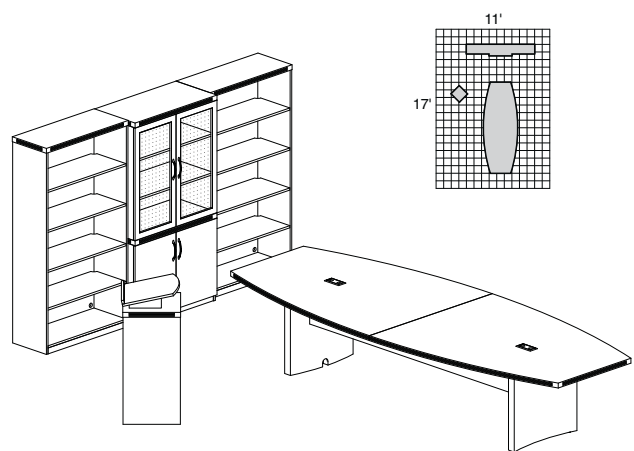

ABERDEEN TYPICAL #40

Consists of:

QTY.	MODEL NO.	DESCRIPTION	LIST PRICE EACH
1	ACTB12	Boat Conference Table 144"W x 48"D	$1618
1	ASC	Storage Cabinet	$583
1	AGDC	Glass Display Cabinet	$759
2	AB5S36	5-Shelf Bookcase	$548
1	ALCT	Lectern	$419

AT40

TOTAL: $4475