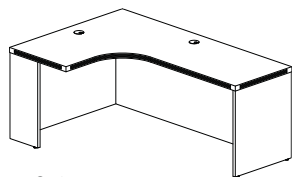

EXTENDED CORNER

AEC72L

- 1 5/8" thick work surface.
- Full-height, vertical grain, modesty panel included.
- Modesty panel is recessed 3" for outlet clearance on desk side and flush on return side.
- Two grommets in surface, standard.
- Mouse hole in modesty panel (desk side) for cable pass through.

Model No.	Description	Dimensions	Wt.	List Price
AEC72L	72" Left Extended Corner Table	72"W x 48"D x 24"D Return	218#	$782
AEC72R	72" Right Extended Corner Table	72"W x 48"D x 24"D Return	218#	$782
AEC66L	66" Left Extended Corner Table	66"W x 48"D x 24"D Return	204#	$735
AEC66R	66" Right Extended Corner Table	66"W x 48"D x 24"D Return	204#	$735