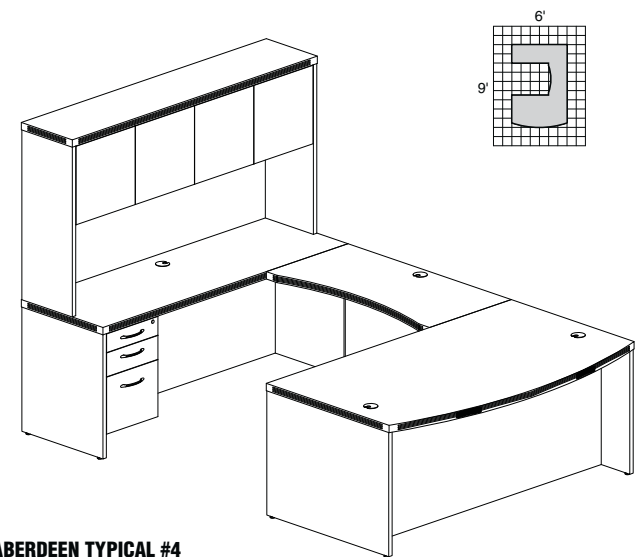

ABERDEEN TYPICAL #4

Consists of:

QTY.	MODEL NO.	DESCRIPTION	LIST PRICE EACH
1	ABD7242	Bowfront Desk 72"W x 42"D	$700
1	ACD7224	Credenza 72"W x 24"D	$490
1	ACB4824	Contour Bridge 48"W x 24"D	$302
1	APBF26	Suspended Desk Pencil/Box/File Pedestal	$384
1	APBF20	Suspended Credenza Pencil/Box/File Pedestal	$345
1	AHW72	Hutch with Wood Doors 72"W	$583

AT4

TOTAL: $2804