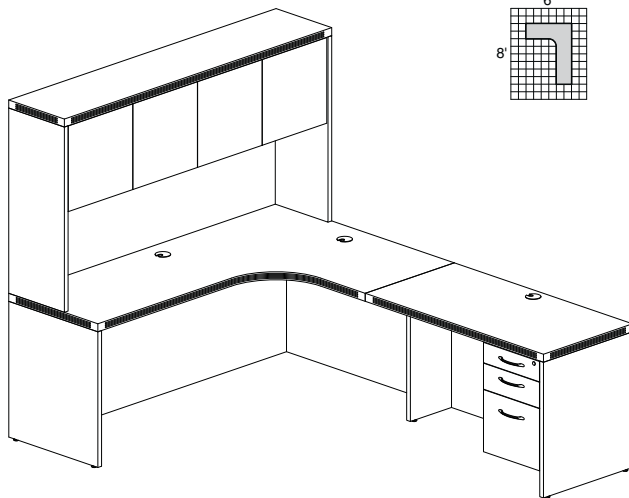

ABERDEEN TYPICALS

• Order complete suites using "AT__" models.

ABERDEEN TYPICAL #25

Consists of:

QTY.	MODEL NO.	DESCRIPTION	LIST PRICE EACH
1	AEC72R	Extended Corner, Right 72"W x 48"D	$782
1	AR4824	Return 48"W x 24"D	$350
1	APBF20	Suspended Credenza Pencil/Box/File Pedestal	$345
1	AHW72	Hutch with Wood Doors 72"W	$583

AT25

TOTAL: $2060