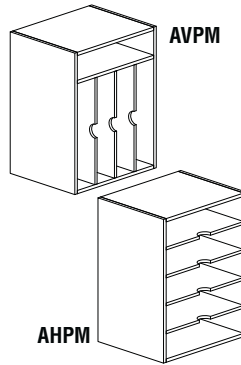

HUTCH TACK PANEL

AFTP72

- Tack panel attaches to hutch back panel using adhesive tape.
- Allows for access to the hutch's grommet for cable management.
- Available in Black fabric only.

Model No.	Description	Dimensions	Wt.	List Price
AFTP72	72" Fabric Tack Panel	69 3/4"W x 1/2"D x 19 1/4"H	6#	\$163
AFTP66	66" Fabric Tack Panel	63 3/4"W x 1/2"D x 19 1/4"H	6#	\$139
AFTP60	60" Fabric Tack Panel	57 3/4"W x 1/2"D x 19 1/4"H	5#	\$127

PAPER MANAGEMENT ORGANIZERS

AVPM

AHPM

- Pigeon hole slots can accommodate "legal" sized documents.
- Sized to fit under hutch.

Model No.	Description	Dimensions	Wt.	List Price
AVPM	Vertical Paper Management	15"W x 11 3/4"D x 20 1/4"H	31#	\$163
AHPM	Horizontal Paper Management	15"W x 11 3/4"D x 20 1/4"H	32#	\$163

BOOKCASES

ABQ5

- Shelves are adjustable on 1 1/4" increments with 5" of total adjustment.
- Shelves contain corner mouse holes for vertical cable management.
- Back panel provides grommet for wall access.