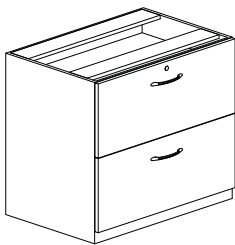

Maitroom
Furniture

IT Furniture

Small Office
& Home Office

Drafting
Furniture

ABERDEEN SERIES

LATERAL FILE FOR CREDENZA/RETURN/EXTENDED CORNER

ACLF30

- Credenza Laterals slide easily under any surface.
- Credenza Lateral top is unfinished.
- Drawers can support up to 150 lbs. each.
- Curved metal pulls with brushed nickel finish.
- All locks are keyed alike. Lock cores are removable for keying suites individually.