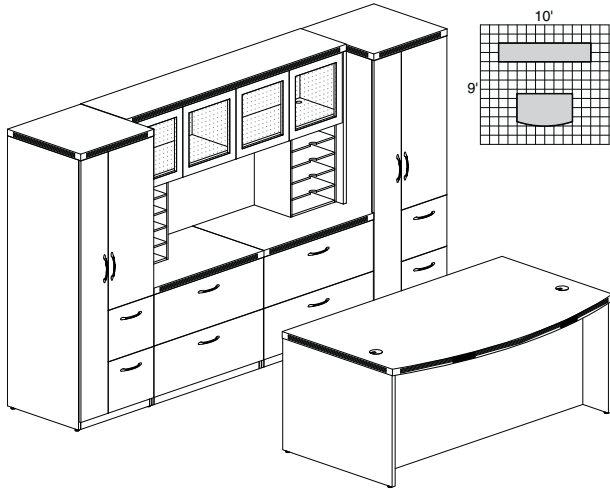

ABERDEEN TYPICALS

• Order complete suites using "AT_" models.

ABERDEEN TYPICAL #9

Consists of:

QTY.	MODEL NO.	DESCRIPTION	LIST PRICE EACH
1	ABD7242	Bowfront Desk 72"W x 42"D	$700
1	APBBF26	Desk Pencil/Box/Box/File Pedestal	$524
1	AFF26	Desk File/File Pedestal	$501
2	AFLF36	Freestanding Lateral File 36"W x 24"D	$816
2	APST	Personal Storage Tower	$934
1	AHG72	Hutch with Glass Doors 72"W	$816
2	AHPM	Horizontal Paper Management	$163

AT9

TOTAL: $6367