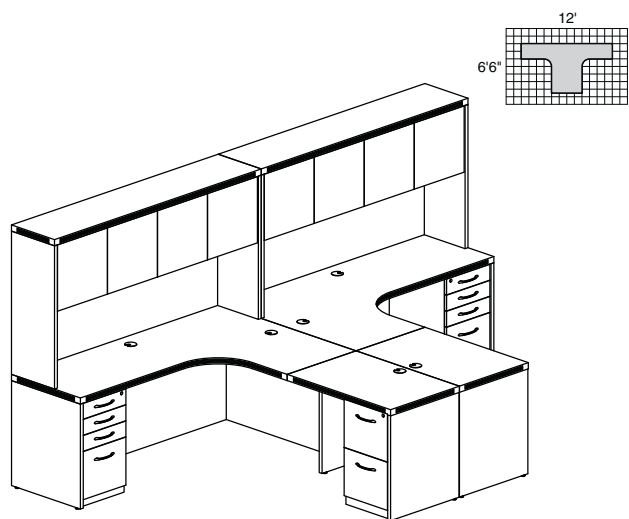

ABERDEEN TYPICAL #28

Consists of:

QTY.	MODEL NO.	DESCRIPTION	LIST PRICE EACH
1	AEC72R	Extended Corner, Right 72"W x 48"D	$782
1	AEC72L	Extended Corner, Left 72"W x 48"D	$782
2	AR3624	Return 36"W x 24"D	$291
2	AFF20	Credenza File/File Pedestal	$443
2	APBBF20	Credenza Pencil/Box/Box/File Pedestal	$467
2	AHW72	Hutch with Wood Doors 72"W	$583

AT28

TOTAL: $5132

Modular
Desking

Conference &
Training Tables

Hospitality/
Breakroom

Seating

Folding/
Stacking

Ergonomic
Desks

High Density
Storage/Filing

Maitroom
Furniture

IT Furniture

Small Office
& Home Office

Drafting
Furniture