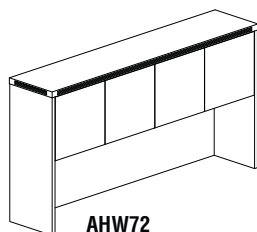

Model No.	Description	Dimensions	Wt.	List Price
ACD	Center Drawer	25"W x 18"D x 2"H	32#	\$139

KEYBOARD SUPPORTS

19502A

Model No.	Description	Wt.	List Price
19500TA	Retractable keyboard platform 19"W x 10 1/2"D. 0° to -15° tilt, 360° swivel.	12#	\$336
19502A	Optional Mouse Platform for 19500TA, 360° swivel, 9"Dia.	2#	\$124

Available in Black Only.

WALL MOUNT HUTCH

AWG72

- Hutch with two textured glass doors, central opening and pigeon hole slots.
- Central opening sized for binder storage.
- Wall mounting brackets included.
- Curved metal pulls with brushed nickel finish.

Model No.	Description	Dimensions	Wt.	List Price
AWG72	72" Wall Mount Hutch	72"W x 15"D x 19 1/8"H	121#	\$934

HUTCH WITH WOOD DOORS

AHW72

- Features four cabinet styled doors with self-closing hinges.
- Back panel features two cable grommets.
- 21 1/2" clearance between work surface and bottom of shelf.
- Accepts optional fabric tack panel and task light.