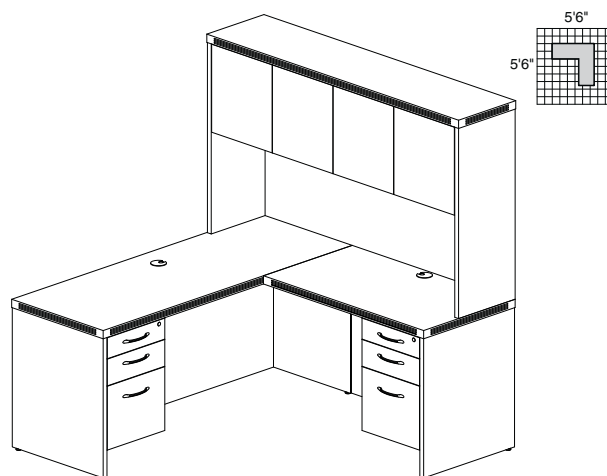

ABERDEEN TYPICAL #32

Consists of:

QTY.	MODEL NO.	DESCRIPTION	LIST PRICE EACH
1	ACD6624	Credenza 66"W x 24"D	$467
1	AR4224	Return 42"W x 24"D	$315
2	APBF20	Suspended Credenza Pencil/Box/File Pedestal	$345
1	AHW66	Hutch with Wood Doors 66"W	$548

AT32

TOTAL: $2020