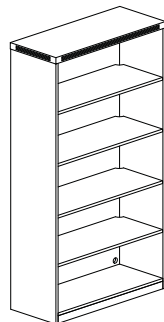

ABQ2

AB5S36