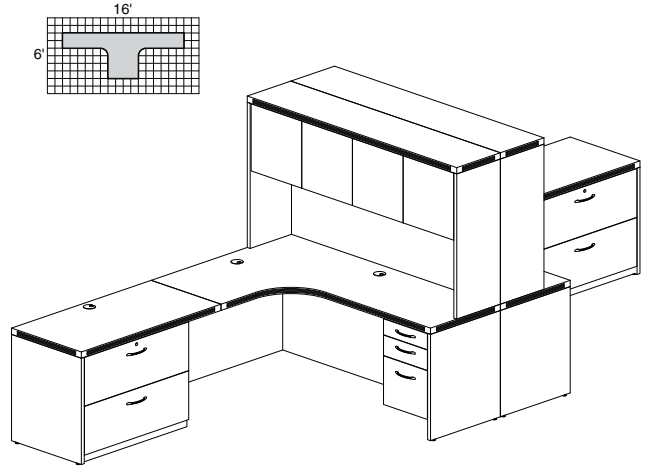

ABERDEEN TYPICAL #26

Consists of:

QTY.	MODEL NO.	DESCRIPTION	LIST PRICE EACH
1	AEC72R	Extended Corner, Right 72"W x 48"D	$782
1	AEC72L	Extended Corner, Left 72"W x 48"D	$782
2	AR4824	Return 48"W x 24"D	$350
2	APBF20	Suspended Credenza Pencil/Box/File Pedestal	$345
2	ACLF36	Credenza Lateral File 36"W x 20"D	$642
2	AHW72	Hutch with Wood Doors 72"W	$583

AT26

TOTAL: $5404