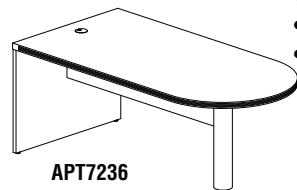

FREESTANDING PENINSULA DESK

APT7236

- 1 5/8" thick work surface.
- Modesty panel is 12"H.
- One grommet in surface, standard.
- Mouse hole in modesty panel for cable pass through.
- Does not accommodate a center drawer.

Model No.	Description	Dimensions	Wt.	List Price
APT7236	72" Freestanding Peninsula	72"W x 36"D x 29 1/2"H	172#	$676