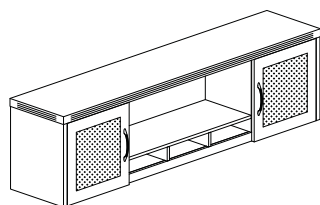

WALL MOUNT HUTCH

AWG72

- Hutch with two textured glass doors, central opening and pigeon hole slots.
- Central opening sized for binder storage.
- Wall mounting brackets included.
- Curved metal pulls with brushed nickel finish.

Model No.	Description	Dimensions	Wt.	List Price
AWG72	72" Wall Mount Hutch	72"W x 15"D x 19 1/8"H	121#	$934