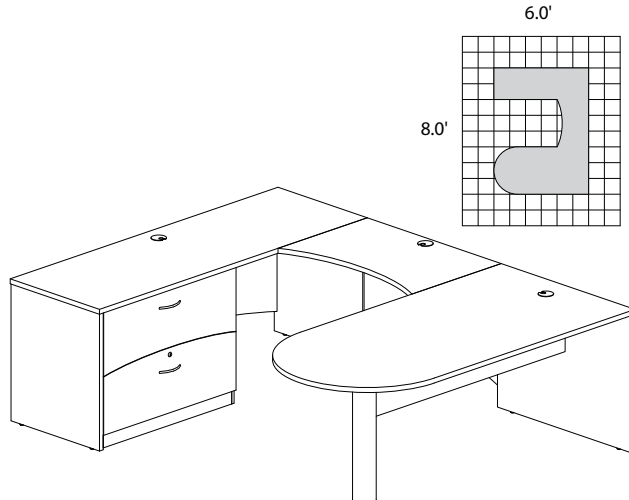

BRIGHTON TYPICAL #22

Consists of:

QTY.	MODEL NO.	DESCRIPTION	LIST PRICE EACH
1	BTPT7236	Peninsula Table 72"W x 36"D	$567
1	BTB3624	Curved Bridge 36"W x 24"D	$154
1	BTCD7224	Credenza Shell 72"W x 24"D	$328
1	BTFLF36	Freestanding Lateral File	$651

BT22

TOTAL: **$1700**