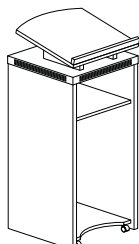

BTCTR48

Model No.	Description	List Price
SPM	Optional Power Module [includes RJ11-Cat 3 coupler (phone) and RJ45 coupler (data)] – 6' power cord	\$230

SPM

CONFERENCE ACCESSORIES

AVPB

- White dry-erase board in center panel that features magnetic, non-ghosting surface.
- Marker board can be used for projection.
- Sculpted lower tray holds markers, erasers, etc.
- Inside face of doors covered in tackable black fabric.
- Wall mounting brackets included.

Model No.	Description	Dimensions	Wt.	List Price
AVPB	Visual Presentation Board	48"W x 2 3/8"D x 48"H	80#	\$723

ALCT

- One fixed shelf.
- Four casters, two locking concealed in lectern base.
- Angled stand has stop to prevent papers from sliding.