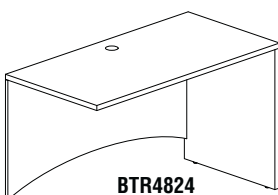

RETURN

BTR4824

- Non-handed, mounts to either left or right side of desk.
- Not free-standing. Requires connection to credenza or desk.
- 1" thick work surface.
- 3/4 height arched modesty panel included.
- One black grommet in surface, standard. Additional grommet options available.

Model No.	Description	Dimensions	Wt.	List Price
BTR4824	48" Return	48"W x 24"D x 29"H	68#	$222
BTR4224	42" Return	42"W x 24"D x 29"H	60#	$209
BTR3624	36" Return	36"W x 24"D x 29"H	54#	$193