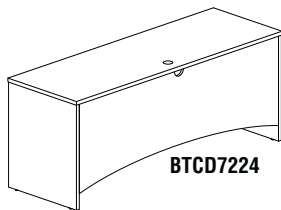

CREDENZA

BTCD7224

- 1" thick work surface.
- 3/4 height arched modesty panel included.
- One black grommet in surface, standard. Additional grommet options available.
- Mouse hole in modesty panel for cable pass through.

Model No.	Description	Dimensions	Wt.	List Price
BTCD7224	72" Credenza	72"W x 24"D x 29"H	104#	$328
BTCD6624	66" Credenza	66"W x 24"D x 29"H	98#	$306
BTCD6024	60" Credenza	60"W x 24"D x 29"H	90#	$288