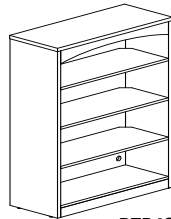

BRIGHTON SERIES

HUTCH TACK PANEL

- Tack panel attaches to hutch back panel using adhesive tape.
- Allows for access to the hutch's grommets for cable management.
- Available in Black fabric only.

Model No.	Description	Dimensions	Wt.	List Price
AFTP72	72" Fabric Tack Panel	69 3/4"W x 1/2"D x 19 1/4"H	6#	$163
AFTP66	66" Fabric Tack Panel	63 3/4"W x 1/2"D x 19 1/4"H	6#	$139
AFTP60	60" Fabric Tack Panel	57 3/4"W x 1/2"D x 19 1/4"H	5#	$127

BOOKCASES

- Shelves are adjustable in 1 1/4" increments. Each shelf has 7 1/2" of total adjustment.
- Shelves contain corner mouse hole for vertical cable management.
- Back panel provides grommet for wall access.

BTB4S36

Model No.	Description	Dimensions	Wt.	List Price
BTB5S36	5 Shelf Bookcase (1 fixed shelf)	36"W x 15"D x 68 1/2"H	154#	$482
BTB4S36	4 Shelf Bookcase	36"W x 15"D x 50 1/2"H	121#	$401
BTB3S36	3 Shelf Bookcase	36"W x 15"D x 39 1/2"H	97#	$323

GLASS DISPLAY CABINET

- Frosted glass highlights cabinet contents and still provides privacy.
- Glass is tempered for safety and durability.
- Two shelves are adjustable in 1 1/4" increments. Each shelf has 7 1/2" of total adjustment.
- Black pulls standard. Additional pull options available.
- Grommets in back panel for wall access.
- Shelves contain corner mouse hole for vertical cable management.

Model No.	Description	Dimensions	Wt.	List Price
BTGDC	Glass Display Cabinet	36"W x 20"D x 39 1/2"H	119#	$566

STORAGE CABINET

- Self-closing hinged doors.
- Shelf is adjustable in 1 1/4" increments with 7 1/2" of total adjustment.
- Shelf contains corner mouse hole for vertical cable management.
- Grommet in back panel for wall access.
- Black pulls standard. Additional pull options available.

Model No.	Description	Dimensions	Wt.	List Price
BTSC	Storage Cabinet	36"W x 20"D x 29"H	86#	$341