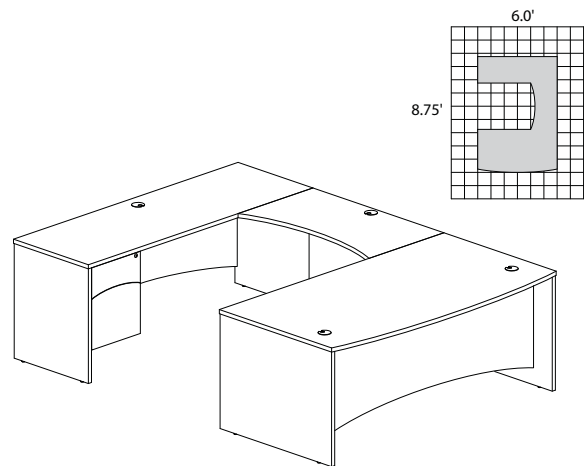

BRIGHTON TYPICAL #2

Consists of:

QTY.	MODEL NO.	DESCRIPTION	LIST PRICE EACH
1	BTBD7239	Bowfront Desk 72"W x 39"D	$436
2	BTBF20	Suspended Pedestal	$281
1	BTCD7224	Credenza Shell 72"W x 24"D	$328
1	BTB4824	Curved Bridge 48"W x 24"D	$188

BT2

TOTAL: $1514