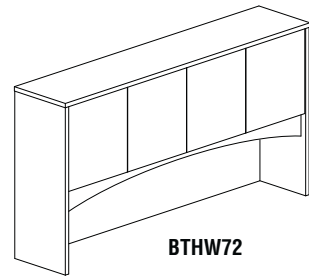

HUTCH WITH WOOD DOORS

BTHW72

- Features four cabinet styled doors with self-closing hinges.
- Back panel features two cable grommets for wall access.
- 19 1/4" clearance between work surface and bottom of shelf.
- Accepts optional fabric tack panel and task light.

Model No.	Description	Dimensions	Wt.	List Price
BTHW72	72" Hutch with Wood Doors	72"W x 15"D x 39 1/2"H	165#	$506
BTHW66	66" Hutch with Wood Doors	66"W x 15"D x 39 1/2"H	154#	$484
BTHW60	60" Hutch with Wood Doors	60"W x 15"D x 39 1/2"H	130#	$456