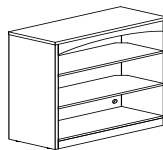

BTB3S36

Model No.	Description	Dimensions	Wt.	List Price
BTB5S36	5 Shelf Bookcase (1 fixed shelf)	36"W x 15"D x 68 1/2"H	154#	$482
BTB4S36	4 Shelf Bookcase	36"W x 15"D x 50 1/2"H	121#	$401
BTB3S36	3 Shelf Bookcase	36"W x 15"D x 39 1/2"H	97#	$323