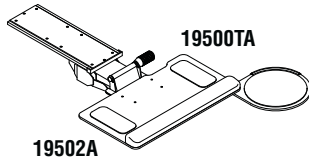

KEYBOARD SUPPORTS

19502A

19500TA

Model No.	Description	Wt.	List Price
19500TA	Retractable keyboard platform 19"W x 10 1/2"D. 0° to -15° tilt, 360° swivel.	12#	$336
19502A	Optional Mouse Platform for 19500TA, 360° swivel, 9"Dia.	2#	$124

Available in Black Only.