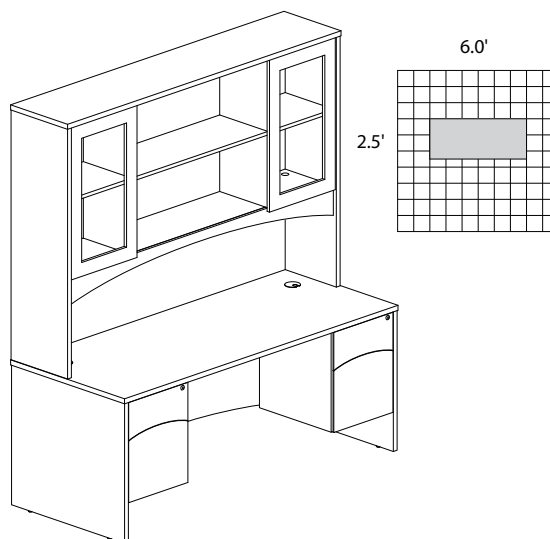

BRIGHTON TYPICAL #10

Consists of:

QTY.	MODEL NO.	DESCRIPTION	LIST PRICE EACH
1	BTRD7230	Rectangular Desk 72"W x 30"D	$371
2	BTBF20	Suspended Pedestal	$281
1	BTDHG72	Hutch with Glass Doors 72"W	$670

BT10

TOTAL: $1603