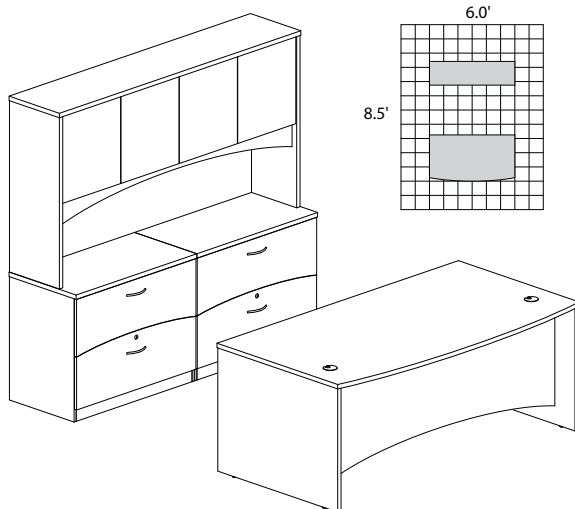

BRIGHTON TYPICAL #3

Consists of:

QTY.	MODEL NO.	DESCRIPTION	LIST PRICE EACH
1	BTBD7239	Bowfront Desk 72"W x 39"D	$436
2	BTBF20	Suspended Pedestal	$281
2	BTFLF36	Freestanding Lateral File	$651
1	BTHW72	Hutch with Wood Doors 72"W	$506

BT3

TOTAL: $2806