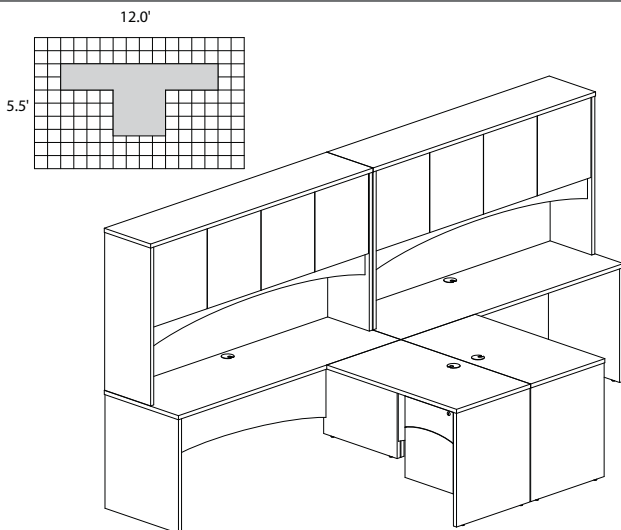

BRIGHTON TYPICAL #18

Consists of:

QTY.	MODEL NO.	DESCRIPTION	LIST PRICE EACH
2	BTCD7224	Credenza Shell 72"W x 24"D	$328
2	BTR4224	Return 42"W x 24"D	$209
2	BTBF20	Suspended Pedestal	$281
2	BTHW72	Hutch with Wood Doors 72"W	$506

BT18

TOTAL: $2648