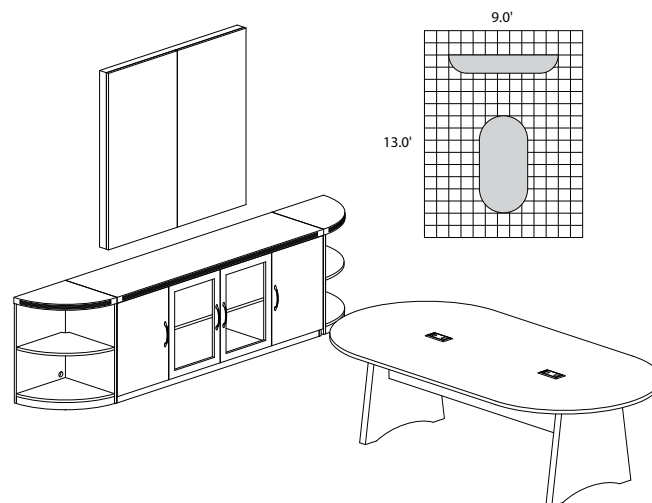

BRIGHTON TYPICAL #32

Consists of:

QTY.	MODEL NO.	DESCRIPTION	LIST PRICE EACH
1	BTCT8	Conference Table 96"W x 48"D	$627
1	ALC	Low Wall Cabinet	$1051
2	ABQ2	2-Shelf 1/4 Round	$232
1	AVPB	Visual Presentation Board	$723

BT32

TOTAL: **$2865**