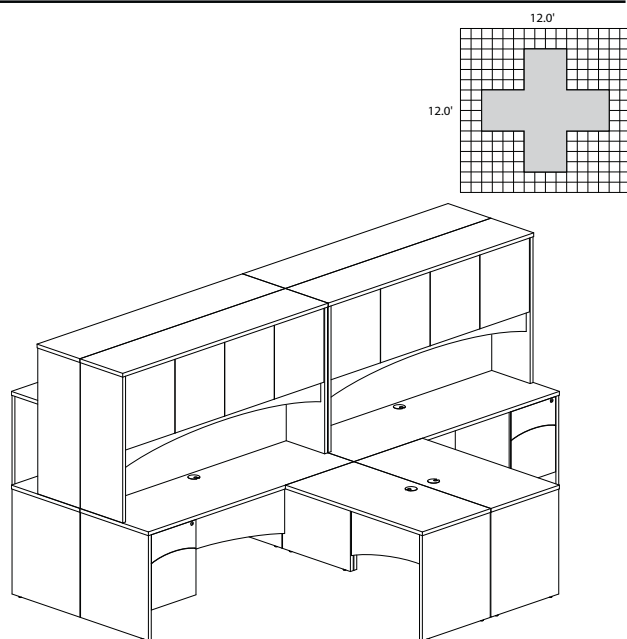

BRIGHTON TYPICAL #16

Consists of:

QTY.	MODEL NO.	DESCRIPTION	LIST PRICE EACH
4	BTCD7224	Credenza Shell 72"W x 24"D	$328
4	BTR4824	Return 48"W x 24"D	$222
4	BTBF20	Suspended Pedestal	$281
4	BTHW72	Hutch with Wood Doors 72"W	$506

BT16

TOTAL: $5348