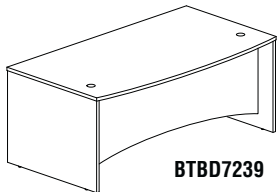

BRIGHTON SERIES

The Brighton Series is Mayline's most affordable, complete line of REAL Office casegoods. With all laminate construction, it provides the durability and affordability you would expect, but with an added sense of style. Brighton offers matching Cherry and Mocha finishes to our higher end Aberdeen Series line, allowing you to specify for different levels within an organization.

Finishes: Cherry and Mocha.

CARB Compliant: Brighton's core materials comply with Phase 1 of CARB's formaldehyde emission limits of composite wood materials.

Complete product line in stock from both Arkansas and California distribution centers. Ships standard within 72 hours.

- All models in all finishes are available on both the Kwik-Ship and Fast Freight delivery programs with no quantity limitations.

BOW FRONT DESK

BTBD7239

- 1" thick work surface.
- Modesty panel is recessed 9" at center.
- 3/4 height arched modesty panel included.
- Two black grommets in surface, standard. Additional grommet options available.

Model No.	Description	Dimensions	Wt.	List Price
BTBD7239	72" Bowfront Desk	72"W x 39"D x 29"H	148#	$436