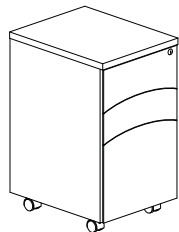

FREESTANDING PENINSULA DESK

BTPT7236

- 1" thick work surface.
- Modesty panel is 12"H.
- One black grommet in surface, standard. Additional grommet options available.
- Mouse hole in modesty panel for cable pass through.
- Does not accommodate a center drawer.

Model No.	Description	Dimensions	Wt.	List Price
BTPT7236	72" Freestanding Peninsula	72"W x 36"D x 29"H	115#	\$567

SUSPENDED PEDESTAL FILE

BTBF20

- Attaches to all desks, credenzas and returns.
- Ped tops are unfinished. Must be attached to underside of surface.
- All locks are keyed alike. Lock cores are removable for keying suites individually.
- File drawers accommodate letter or legal size hanging file folders.
- Pedestals ship fully assembled.

Model No.	Description	Dimensions	Wt.	List Price
BTBF20	Suspended Desk PBF Ped	15 3/4"W x 19 1/2"D x 20"H	56#	\$281

MOBILE PEDESTAL FILE

BTBBF20M

- File drawers accommodate letter or legal size hanging folders.
- All locks are keyed alike. Lock cores are removable for keying suites individually.
- Pedestals ship fully assembled.
- Designed to work with hanging box bottom and/or hanging pockets.
Note: Some tabs on standard folders may not fit in top drawer due to the limited height this design requires.