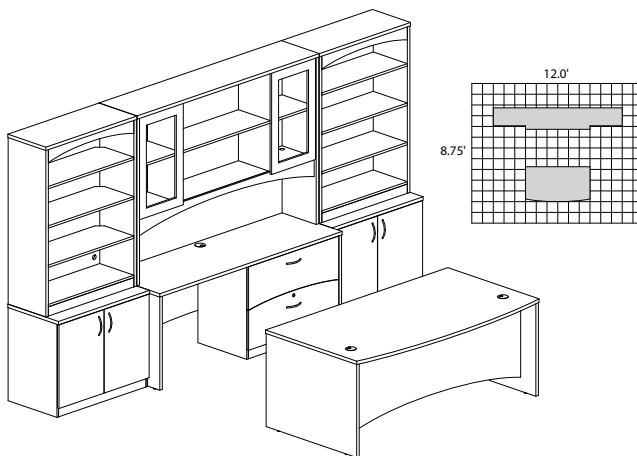

BRIGHTON TYPICAL #8

Consists of:

QTY.	MODEL NO.	DESCRIPTION	LIST PRICE EACH
1	BTBD7239	Bowfront Desk 72"W x 39"D	$436
1	BTCD7224	Credenza Shell 72"W x 24"D	$328
2	BTBF20	Suspended Pedestal	$281
2	BTSC	Storage Cabinet	$341
1	BTFLF36	Freestanding Lateral File	$651
2	BTB4S36	Bookcase, 4-Shelf	$401
1	BTDHG72	Hutch with Glass Doors	$670

BT8

TOTAL: $4131