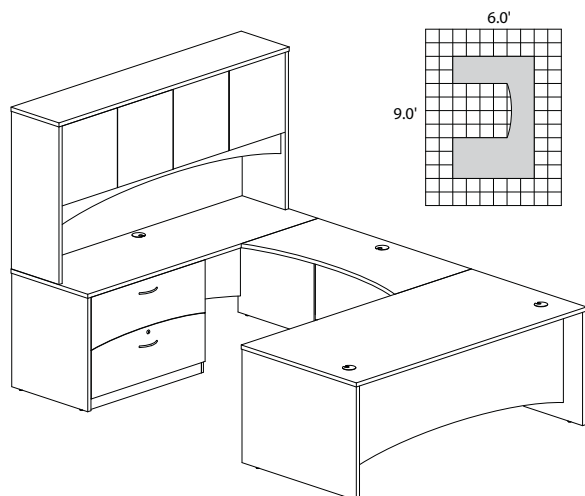

BRIGHTON SERIES TYPICALS

- Order complete suites using "BT__" models.

BRIGHTON TYPICAL #5

Consists of:

QTY.	MODEL NO.	DESCRIPTION	LIST PRICE EACH
1	BTRD7236	Rectangular Desk 72"W x 36"D	$419
1	BTBF20	Suspended Pedestal	$281
1	BTCD7224	Credenza Shell 72"W x 24"D	$328
1	BTFLF36	Freestanding Lateral File	$651
1	BTB4824	Curved Bridge 48"W x 24"D	$188
1	BTHW72	Hutch with Wood Doors 72"W	$506

BT5

TOTAL: $2373