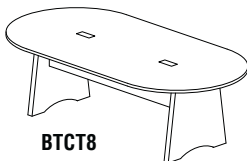

BTCT10

Model No.	Description	Dimensions	Wt.	List Price
BTCT10	10' Conference Table	119 5/8"W x 47 5/8"D x 29"H	306#	$871
BTCT8	8' Conference Table	95 5/8"W x 47 5/8"D x 29"H	185#	$627
BTCT6	6' Conference Table	72"W x 36"D x 29"H	127#	$400
BTCTR48	48" Round Conference Table	48"Dia x 29"H	93#	$334