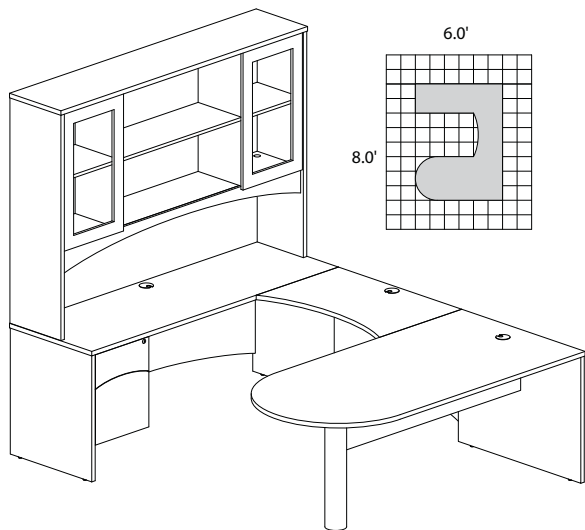

BRIGHTON TYPICAL #23

Consists of:

QTY.	MODEL NO.	DESCRIPTION	LIST PRICE EACH
1	BTPT7236	Peninsula Table 72"W x 36"D	$567
1	BTB3624	Curved Bridge 36"W x 24"D	$154
1	BTCD7224	Credenza Shell 72"W x 24"D	$328
1	BTBF20	Suspended Pedestal	$281
1	BTDHG72	Hutch with Glass Doors	$670

BT23

TOTAL: **$2000**