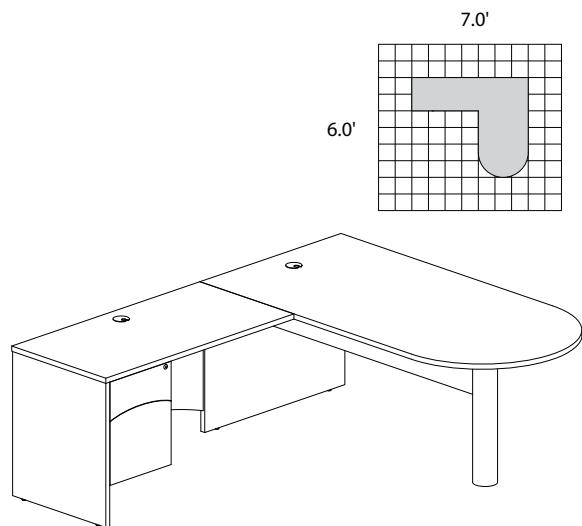

BRIGHTON TYPICAL #19

Consists of:

QTY.	MODEL NO.	DESCRIPTION	LIST PRICE EACH
1	BTPT7236	Peninsula Table 72"W x 36"D	$567
1	BTR4824	Return 48"W x 24"D	$222
1	BTBF20	Suspended Pedestal	$281

BT19

TOTAL: $1070