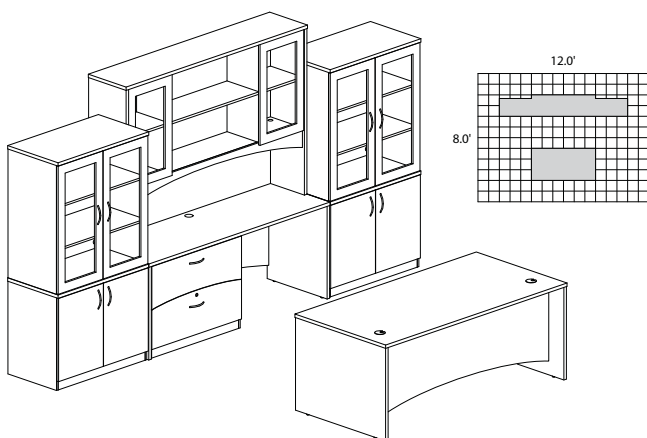

BRIGHTON SERIES TYPICALS

• Order complete suites using "BT__" models.

BRIGHTON TYPICAL #9

Consists of:

QTY.	MODEL NO.	DESCRIPTION	LIST PRICE EACH
1	BTRD7236	Rectangular Desk 72"W x 36"D	$419
2	BTBF20	Suspended Pedestal	$281
2	BTSC	Storage Cabinet	$341
1	BTFLF36	Freestanding Lateral File	$651
2	BTGDC	Glass Display Cabinet	$566
1	BTDHG72	Hutch with Glass Doors	$670
1	BTCD7224	Credenza 72"W x 24"D	$328

BT9

TOTAL: $4444