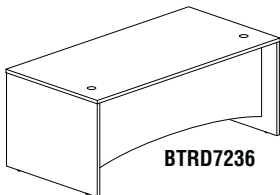

- All models in all finishes are available on both the Kwik-Ship and Fast Freight delivery programs with no quantity limitations.

BOW FRONT DESK

BTBD7239

- 1" thick work surface.
- Modesty panel is recessed 9" at center.
- 3/4 height arched modesty panel included.
- Two black grommets in surface, standard. Additional grommet options available.

Model No.	Description	Dimensions	Wt.	List Price
BTBD7239	72" Bowfront Desk	72"W x 39"D x 29"H	148#	\$436

RECTANGULAR CONFERENCE DESK

BTRD7236

- 1" thick work surface.
- 3/4 height arched modesty panel included.
- Modesty panel is recessed 6".
- Two black grommets in surface, standard. Additional grommet options available.