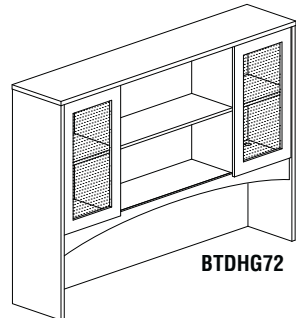

DOUBLE HEIGHT HUTCH WITH GLASS DOORS

BTDHG72

- Frosted glass highlights cabinet contents and still provides privacy.
- Glass is tempered for safety and durability.
- Features two cabinet styled doors with self-closing hinges.
- Center of hutch has two open shelves, one adjustable.
- Back panel features two cable grommets for wall access.
- 19 1/4" clearance between work surface and bottom of shelf.
- Accepts optional fabric tack panel and task light.

Model No.	Description	Dimensions	Wt.	List Price
BTDHG72	72" Hutch with Glass Doors	72"W x 15"D x 50 1/2"H	209#	$670

PAPER MANAGEMENT ORGANIZER

- Pigeon hole slots can accommodate legal sized documents.
- Sized to fit under hutch vertically or horizontally.

Model No.	Description	Dimensions	Wt.	List Price
BTPM	Paper Manager	16 3/4"W x 10 5/8"D x 16 3/4"H	20#	$134