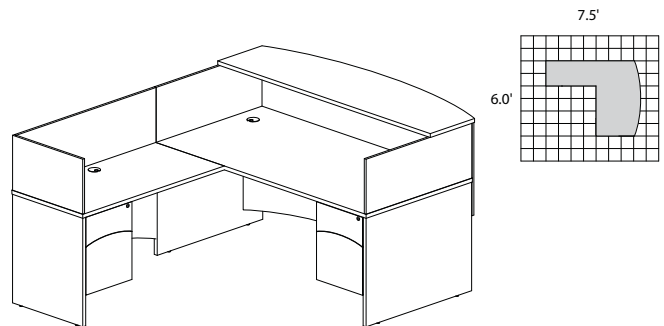

BRIGHTON TYPICAL #28

Consists of:

QTY.	MODEL NO.	DESCRIPTION	LIST PRICE EACH
1	BTRD7236	Rectangular Desk 72"W x 36"D	$419
1	BTR4824	Return 48"W x 36"D	$222
2	BTBF20	Suspended Pedestal	$281
1	BTRDTC	Reception Counter	$279
1	BTRRS2	Reception Screen	$114

BT28

TOTAL: $1596

Modular
Desking

Conference &
Training Tables

Hospitality/
Breakroom

Seating

Folding/
Stacking

Ergonomic
Desks

High Density
Storage/Filing

Maitroom
Furniture

IT Furniture

Small Office
& Home Office

Drafting
Furniture