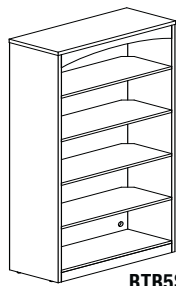

BRIGHTON SERIES

HUTCH TACK PANEL

- Tack panel attaches to hutch back panel using adhesive tape.
- Allows for access to the hutch's grommets for cable management.
- Available in Black fabric only.

Model No.	Description	Dimensions	Wt.	List Price
AFTP72	72" Fabric Tack Panel	69 3/4"W x 1/2"D x 19 1/4"H	6#	$163
AFTP66	66" Fabric Tack Panel	63 3/4"W x 1/2"D x 19 1/4"H	6#	$139
AFTP60	60" Fabric Tack Panel	57 3/4"W x 1/2"D x 19 1/4"H	5#	$127

BOOKCASES

- Shelves are adjustable in 1 1/4" increments. Each shelf has 7 1/2" of total adjustment.
- Shelves contain corner mouse hole for vertical cable management.
- Back panel provides grommet for wall access.

BTB5S36

Model No.	Description	Dimensions	Wt.	List Price
BTB5S36	5 Shelf Bookcase (1 fixed shelf)	36"W x 15"D x 68 1/2"H	154#	$482
BTB4S36	4 Shelf Bookcase	36"W x 15"D x 50 1/2"H	121#	$401
BTB3S36	3 Shelf Bookcase	36"W x 15"D x 39 1/2"H	97#	$323

GLASS DISPLAY CABINET

- Frosted glass highlights cabinet contents and still provides privacy.
- Glass is tempered for safety and durability.
- Two shelves are adjustable in 1 1/4" increments. Each shelf has 7 1/2" of total adjustment.
- Black pulls standard. Additional pull options available.
- Grommets in back panel for wall access.
- Shelves contain corner mouse hole for vertical cable management.

Model No.	Description	Dimensions	Wt.	List Price
BTGDC	Glass Display Cabinet	36"W x 20"D x 39 1/2"H	119#	$566

STORAGE CABINET

- Self-closing hinged doors.
- Shelf is adjustable in 1 1/4" increments with 7 1/2" of total adjustment.
- Shelf contains corner mouse hole for vertical cable management.
- Grommet in back panel for wall access.
- Black pulls standard. Additional pull options available.

Model No.	Description	Dimensions	Wt.	List Price
BTSC	Storage Cabinet	36"W x 20"D x 29"H	86#	$341