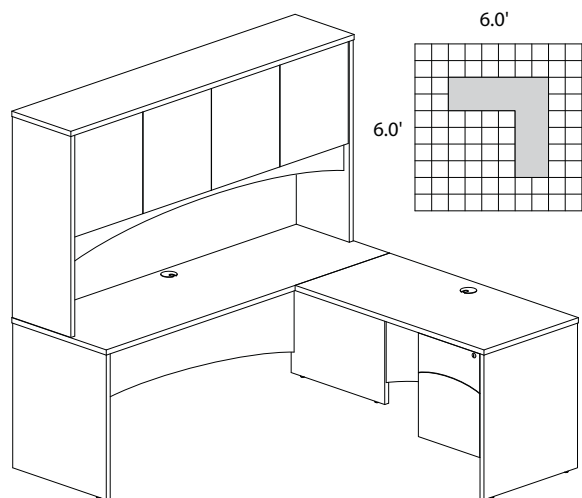

BRIGHTON TYPICAL #15

Consists of:

QTY.	MODEL NO.	DESCRIPTION	LIST PRICE EACH
1	BTCD7224	Credenza Shell 72"W x 24"D	$328
1	BTR4824	Return 48"W x 24"D	$222
1	BTBF20	Suspended Pedestal	$281
1	BTHW72	Hutch with Wood Doors 72"W	$506

BT15

TOTAL: $1337