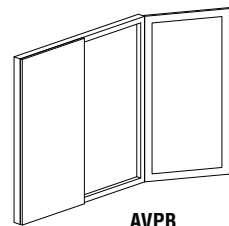

CONFERENCE ACCESSORIES

AVPB

- White dry-erase board in center panel that features magnetic, non-ghosting surface.
- Marker board can be used for projection.
- Sculpted lower tray holds markers, erasers, etc.
- Inside face of doors covered in tackable black fabric.
- Wall mounting brackets included.

Model No.	Description	Dimensions	Wt.	List Price
AVPB	Visual Presentation Board	48"W x 2 3/8"D x 48"H	80#	$723