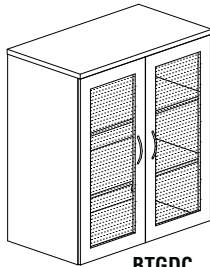

GLASS DISPLAY CABINET

BTGDC

- Frosted glass highlights cabinet contents and still provides privacy.
- Glass is tempered for safety and durability.
- Two shelves are adjustable in 1 1/4" increments. Each shelf has 7 1/2" of total adjustment.
- Black pulls standard. Additional pull options available.
- Grommets in back panel for wall access.
- Shelves contain corner mouse hole for vertical cable management.

Model No.	Description	Dimensions	Wt.	List Price
BTGDC	Glass Display Cabinet	36"W x 20"D x 39 1/2"H	119#	$566