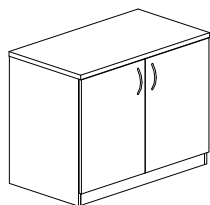

STORAGE CABINET

BTSC

- Self-closing hinged doors.
- Shelf is adjustable in 1 1/4" increments with 7 1/2" of total adjustment.
- Shelf contains corner mouse hole for vertical cable management.
- Grommet in back panel for wall access.
- Black pulls standard. Additional pull options available.

Model No.	Description	Dimensions	Wt.	List Price
BTSC	Storage Cabinet	36"W x 20"D x 29"H	86#	$341

For additional laminate storage components, see
Aberdeen Casegoods on page 26-28.