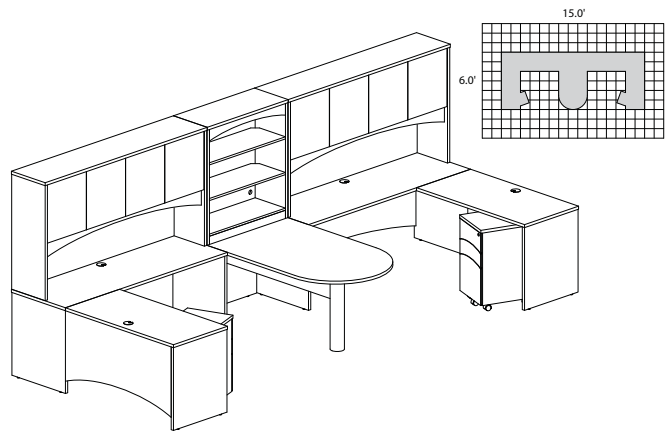

BRIGHTON TYPICAL #26

Consists of:

QTY.	MODEL NO.	DESCRIPTION	LIST PRICE EACH
2	BTCD7224	Credenza Shell 72"W x 24"D	$328
2	BTHW72	Hutch with Wood Doors 72"W	$506
2	BTR4824	Return 48"W x 24"D	$222
1	BTPT7236	Peninsula Table 72"W x 36"D	$567
2	BTBBF20M	Mobile Pedestal B/B/F	$376
1	BTB3S36	Bookcase 3 Shelf	$323

BT26

TOTAL: $3754