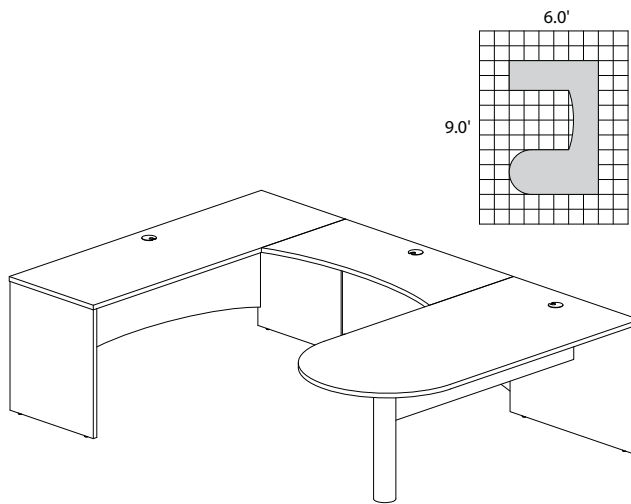

BRIGHTON TYPICAL #20

Consists of:

QTY.	MODEL NO.	DESCRIPTION	LIST PRICE EACH
1	BTPT7236	Peninsula Table 72"W x 36"D	$567
1	BTB4824	Curved Bridge 48"W x 24"D	$188
1	BTCD7224	Credenza Shell 72"W x 24"D	$328

BT20

TOTAL: $1083