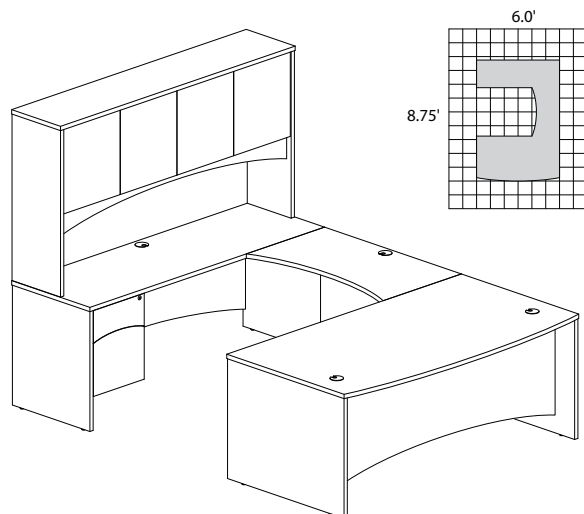

BRIGHTON TYPICAL #4

Consists of:

QTY.	MODEL NO.	DESCRIPTION	LIST PRICE EACH
1	BTBD7239	Bowfront Desk 72"W x 39"D	$436
2	BTBF20	Suspended Pedestal	$281
1	BTCD7224	Credenza Shell 72"W x 24"D	$328
1	BTB4224	Curved Bridge 42"W x 24"D	$171
1	BTHW72	Hutch with Wood Doors 72"W	$506
1	AFTP72	72" Fabric Tack Panel	$163

BT4

TOTAL: $2166