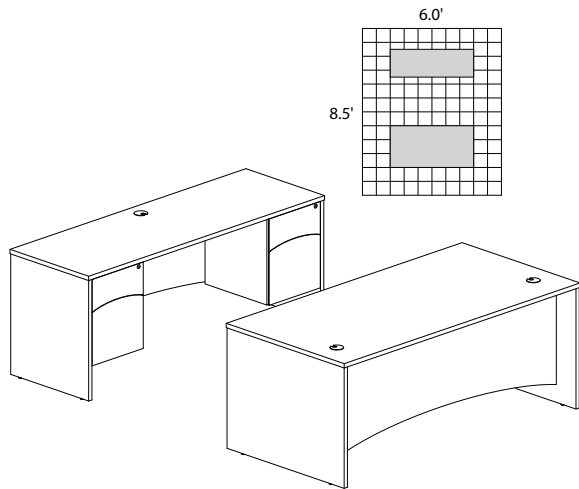

BRIGHTON SERIES TYPICALS

• Order complete suites using "BT__" models.

BRIGHTON TYPICAL #1

Consists of:

QTY.	MODEL NO.	DESCRIPTION	LIST PRICE EACH
1	BTRD7236	Rectangular Desk 72"W x 36"D	$419
4	BTBF20	Suspended Pedestal	$281
1	BTCD7224	Credenza Shell	$328

BT1

TOTAL: $1871