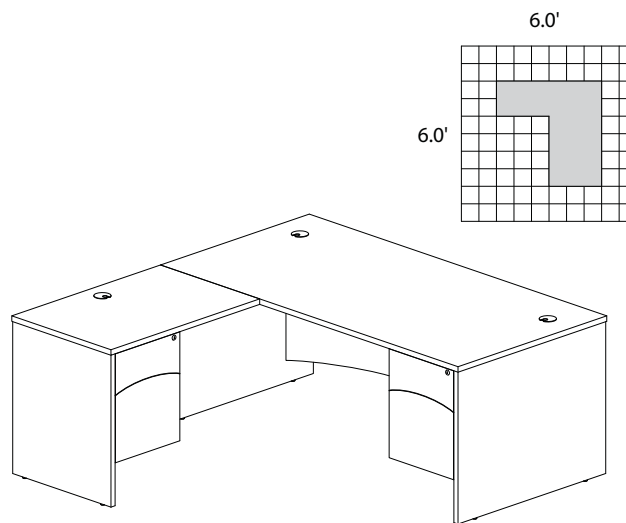

BRIGHTON TYPICAL #12

Consists of:

QTY.	MODEL NO.	DESCRIPTION	LIST PRICE EACH
1	BTRD7236	Rectangular Desk 72"W x 36"D	$419
2	BTBF20	Suspended Pedestal	$281
1	BTR3624	Return 36"W x 24"D	$193

BT12

TOTAL: $1174

Modular
Desking

Conference &
Training Tables

Hospitality/
Breakroom

Seating

Folding/
Stacking

Ergonomic
Desks

High Density
Storage/Filing

Maitroom
Furniture

IT Furniture

Small Office
& Home Office

Drafting
Furniture