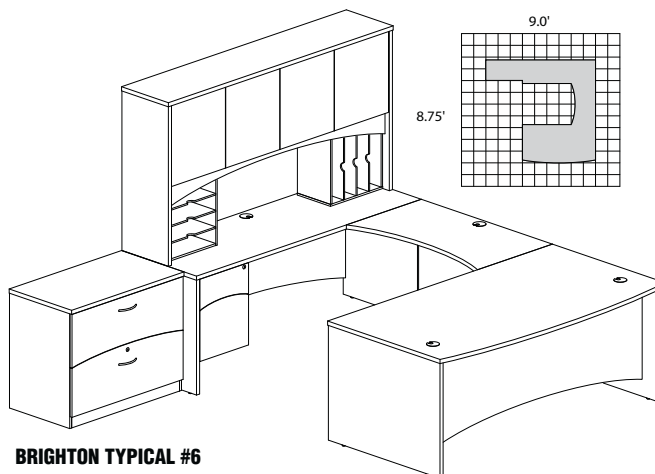

BRIGHTON TYPICAL #6

Consists of:

QTY.	MODEL NO.	DESCRIPTION	LIST PRICE EACH
1	BTBD7239	Bowfront Desk 72"W x 39"D	$436
1	BTBF20	Suspended Pedestal	$281
1	BTBF20	Suspended Pedestal	$281
1	BTCD7224	Credenza Shell 72"W x 24"D	$328
1	BTB4824	Curved Bridge 48"W x 24"D	$188
1	BTHW72	Hutch with Wood Doors 72"W	$506
1	BTFLF36	Freestanding Lateral File	$651
1	BTPM	Paper Management	$134
1	BTPM	Paper Management	$134

BT6

TOTAL: $2939