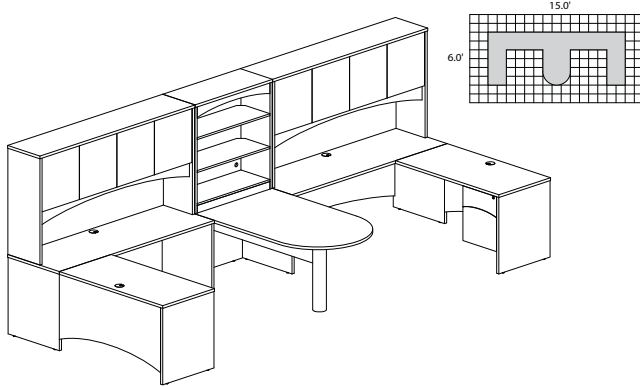

BRIGHTON SERIES TYPICALS

• Order complete suites using "BT_" models.

BRIGHTON TYPICAL #25

Consists of:

QTY.	MODEL NO.	DESCRIPTION	LIST PRICE EACH
2	BTCD7224	Credenza Shell 72"W x 24"D	$328
2	BTHW72	Hutch with Wood Doors 72"W	$506
2	BTR4824	Return 48"W x 24"D	$222
2	BTBF20	Suspended Pedestal	$281
1	BTPT7236	Peninsula Table 72"W x 36"D	$567
1	BTB3S36	Bookcase 3 Shelf	$323

BT25

TOTAL: $3564