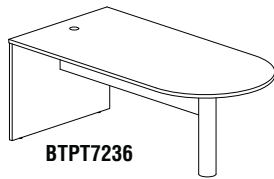

BRIGHTON SERIES

FREESTANDING PENINSULA DESK

BTPT7236

- 1" thick work surface.
- Modesty panel is 12"H.
- One black grommet in surface, standard. Additional grommet options available.
- Mouse hole in modesty panel for cable pass through.
- Does not accommodate a center drawer.

Model No.	Description	Dimensions	Wt.	List Price
BTPT7236	72" Freestanding Peninsula	72"W x 36"D x 29"H	115#	$567