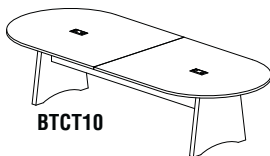

CONFERENCE TABLES

- 1" thick work surfaces.
- Racetrack conference table standard with grommets (120"W, 96"W = 2 grommets; 72"W = 1 grommet).
- Racetrack conference tables accept power module for power and data access to operate computers and presentation equipment.
- Round conference table does not have grommet.
- Structural modesty panel conceals horizontal cable management.