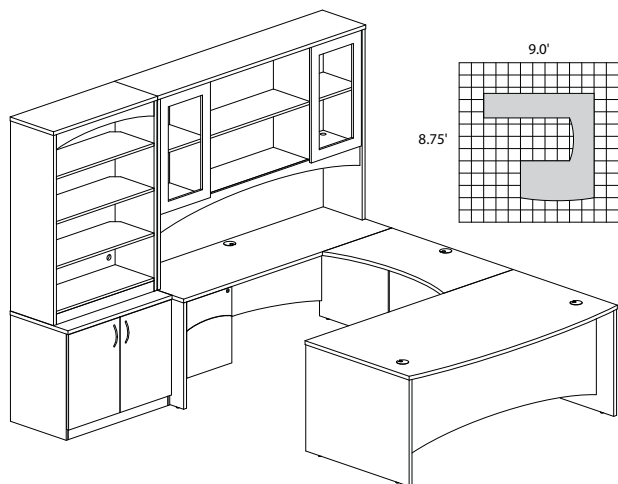

BRIGHTON TYPICAL #7

Consists of:

QTY.	MODEL NO.	DESCRIPTION	LIST PRICE EACH
1	BTBD7239	Bowfront Desk 72"W x 39"D	$436
2	BTBF20	Suspended Pedestal	$281
1	BTCD7224	Credenza Shell 72"W x 24"D	$328
1	BTB4224	Curved Bridge 42"W x 24"D	$171
1	BTDHG72	Hutch with Glass Doors	$670
1	BTB4S36	Bookcase, 4-Shelf	$401
1	BTSC	Storage Cabinet	$341

BT7

TOTAL: $2909