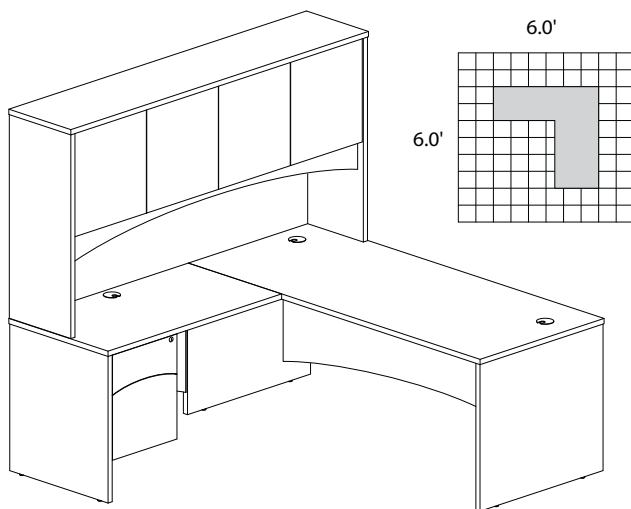

BRIGHTON TYPICAL #11

Consists of:

QTY.	MODEL NO.	DESCRIPTION	LIST PRICE EACH
1	BTRD7230	Rectangular Desk 72"W x 30"D	$371
1	BTBF20	Suspended Pedestal	$281
1	BTR4224	Return 42"W x 24"D	$209
1	BTHW72	Hutch with Wood Doors 72"W	$506

BT11

TOTAL: $1367