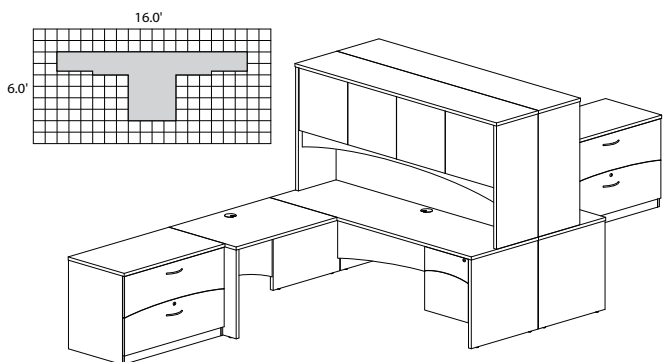

BRIGHTON SERIES TYPICALS

• Order complete suites using "BT_" models.

BRIGHTON TYPICAL #17

Consists of:

QTY.	MODEL NO.	DESCRIPTION	LIST PRICE EACH
2	BTCD7224	Credenza Shell 72"W x 24"D	$328
2	BTR3624	Return 36"W x 24"D	$193
2	BTBF20	Suspended Pedestal	$281
2	BTHW72	Hutch with Wood Doors 72"W	$506
2	BTFLF36	Freestanding Lateral File	$651

BT17

TOTAL: $3918