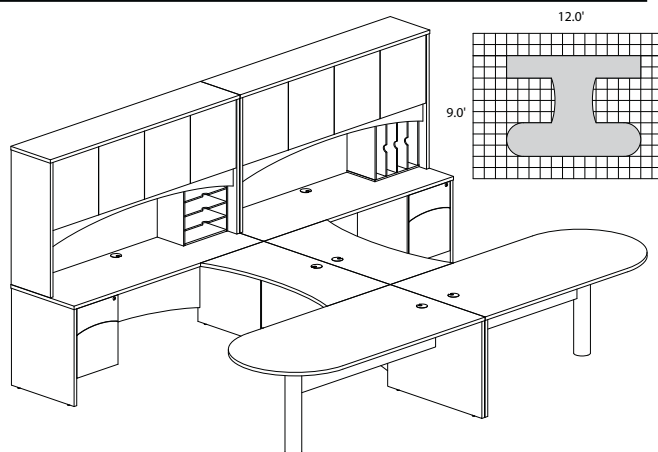

BRIGHTON TYPICAL #24

Consists of:

QTY.	MODEL NO.	DESCRIPTION	LIST PRICE EACH
2	BTPT7236	Peninsula Table 72"W x 36"D	$567
2	BTB4824	Curved Bridge 48"W x 24"D	$188
2	BTCD7224	Credenza Shell 72"W x 24"D	$328
2	BTBF20	Suspended Pedestal	$281
2	BTHW72	Hutch with Wood Doors 72"W	$506
2	BTPM	Paper Management	$134

BT24

TOTAL: **$4008**