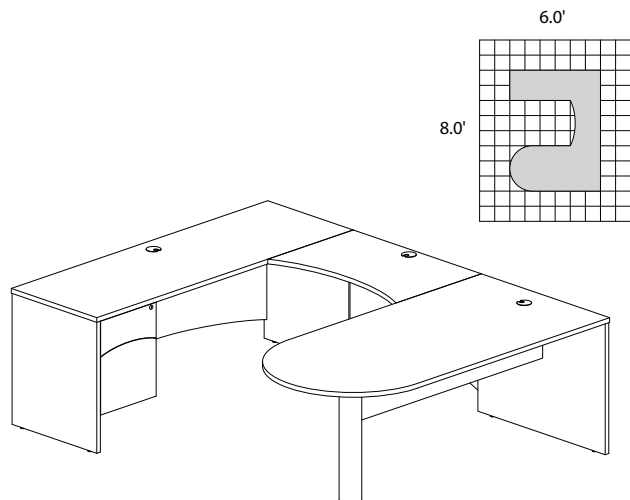

BRIGHTON SERIES TYPICALS

- Order complete suites using "BT__" models.

BRIGHTON TYPICAL #21

Consists of:

QTY.	MODEL NO.	DESCRIPTION	LIST PRICE EACH
1	BTPT7236	Peninsula Table 72"W x 36"D	$567
1	BTB3624	Curved Bridge 36"W x 24"D	$154
1	BTCD7224	Credenza Shell 72"W x 24"D	$328
1	BTBF20	Suspended Pedestal	$281

BT21

TOTAL: **$1330**