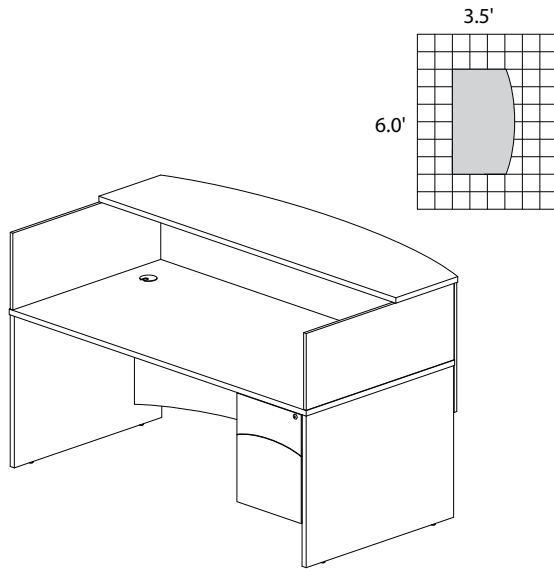

BRIGHTON TYPICAL #27

Consists of:

QTY.	MODEL NO.	DESCRIPTION	LIST PRICE EACH
1	BTRD7236	Rectangular Desk 72"W x 36"D	$419
1	BTRDTC	Reception Counter	$279
1	BTBF20	Suspended Pedestal	$281

BT27

TOTAL: $979