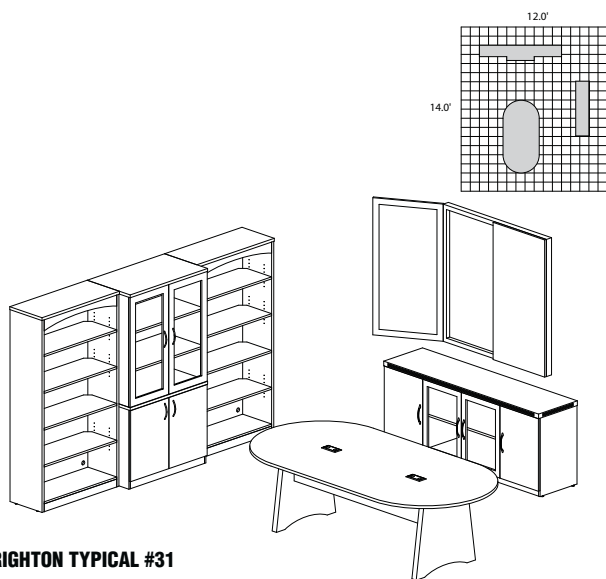

BT30

TOTAL: **\$3321**

BRIGHTON TYPICAL #31

Consists of:

QTY.	MODEL NO.	DESCRIPTION	LIST PRICE EACH
1	BTCT8	Conference Table 96"W x 48"D	\$627
2	BTB5S36	5-Shelf Bookcase	\$482
1	BTSC	Storage Cabinet	\$341
1	BTGDC	Glass Display Cabinet	\$566
1	ALC	Low Wall Cabinet 72"W x 24"D	\$1051
1	AVPB	Visual Presentation Board	\$723