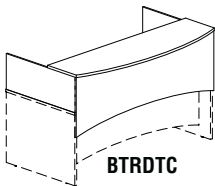

BRIGHTON SERIES

RECEPTION ACCESSORIES

- For main reception desk. To be used on BTRD7236.
- Transaction counter surface is 1" thick.
- When installed Transaction Counter measures 72"W x 21"D x 15"H.

Model No.	Description	Dimensions	Wt.	List Price
BTRDTC	72" Reception Transaction Counter	72"W x 42 5/8"D x 24 5/8"H	80#	$279