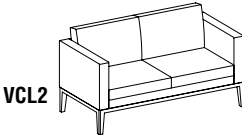

## PRESTIGE SERIES

- All seated surface areas are genuine leather and available in Black.
- Platforms on Prestige Series are available in Sierra Cherry or Mahogany finish. Please specify.

Model No.	Description	Outside Dimensions	Seated Area	Seat Ht.	Wt.	List Price
<b>VCL1</b>	Chair	33 1/4"W x 29"D x 29 1/4"H	24 1/4"W x 20"D x 12 1/4"H	17"	109#	\$934
<b>VCL2</b>	Settee	53 1/2"W x 29"D x 29 1/4"H	44 1/2"W x 20"D x 12 1/4"H	17"	150#	\$1493
<b>VCL3</b>	Sofa	77 1/2"W x 29"D x 29 1/4"H	68 1/2"W x 20"D x 12 1/4"H	17"	183#	\$1945

VCCMT

VCC

VCC1

VCC2

VCC3

VCCL

Model No.	Description	Outside Dimensions	Seated Area	Seat Ht.	List Price
<b>VCCM</b>	Mobile Lounge Chair	31"W x 33"D x 30 3/4"H	18 1/2"W x 21"D x 11 3/4"H	19"	\$1074
<b>VCCMT</b>	Mobile Lounge Chair With Tablet	31"W x 33"D x 30 3/4"H	18 1/2"W x 21"D x 11 3/4"H	19"	\$1289
<b>VCC</b>	Storage Ottoman	17 1/2"W x 17 1/2"D x 18 1/2"H	17 1/2"W x 17 1/2"D x 18 1/2"H	18 1/2"	\$429
<b>VCC1</b>	Chair	36"W x 34 1/4"D x 32 1/4"H	21 1/2"W x 22"D x 13 1/4"H	19"	\$1052
<b>VCC2</b>	Settee	55"W x 34 1/4"D x 32 1/4"H	41"W x 22"D x 13 1/4"H	19"	\$1569
<b>VCC3</b>	Sofa	75 1/4"W x 34 1/8"D x 32 1/4"H	61"W x 22"D x 13 1/4"H	19"	\$2039
<b>VCCL</b>	Optional Foot Kit	<i>See available finishes above.</i>	2"W x 3"D x 3 1/2"H		\$55