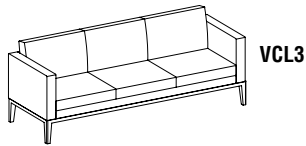

# LOUNGE FURNITURE

- All models in all finishes are available on both the Kwik-Ship and Fast Freight delivery programs with no quantity limitations.

## PRESTIGE SERIES

- All seated surface areas are genuine leather and available in Black.
- Platforms on Prestige Series are available in Sierra Cherry or Mahogany finish. Please specify.

Model No.	Description	Outside Dimensions	Seated Area	Seat Ht.	Wt.	List Price
<b>VCL1</b>	Chair	33 1/4"W x 29"D x 29 1/4"H	24 1/4"W x 20"D x 12 1/4"H	17"	109#	\$934
<b>VCL2</b>	Settee	53 1/2"W x 29"D x 29 1/4"H	44 1/2"W x 20"D x 12 1/4"H	17"	150#	\$1493
<b>VCL3</b>	Sofa	77 1/2"W x 29"D x 29 1/4"H	68 1/2"W x 20"D x 12 1/4"H	17"	183#	\$1945

VCCMT

VCC

VCC1

VCC2

VCC3

VCCL

Model No.	Description	Outside Dimensions	Seated Area	Seat Ht.	List Price
<b>VCCM</b>	Mobile Lounge Chair	31"W x 33"D x 30 3/4"H	18 1/2"W x 21"D x 11 3/4"H	19"	\$1074
<b>VCCMT</b>	Mobile Lounge Chair With Tablet	31"W x 33"D x 30 3/4"H	18 1/2"W x 21"D x 11 3/4"H	19"	\$1289
<b>VCC</b>	Storage Ottoman	17 1/2"W x 17 1/2"D x 18 1/2"H	17 1/2"W x 17 1/2"D x 18 1/2"H	18 1/2"	\$429
<b>VCC1</b>	Chair	36"W x 34 1/4"D x 32 1/4"H	21 1/2"W x 22"D x 13 1/4"H	19"	\$1052
<b>VCC2</b>	Settee	55"W x 34 1/4"D x 32 1/4"H	41"W x 22"D x 13 1/4"H	19"	\$1569
<b>VCC3</b>	Sofa	75 1/4"W x 34 1/8"D x 32 1/4"H	61"W x 22"D x 13 1/4"H	19"	\$2039
<b>VCCL</b>	Optional Foot Kit	<i>See available finishes above.</i>	2"W x 3"D x 3 1/2"H		\$55