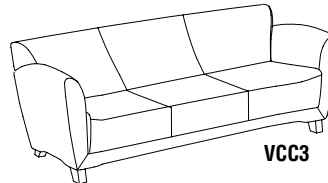

## PRESTIGE SERIES

- All seated surface areas are genuine leather and available in Black.
- Platforms on Prestige Series are available in Sierra Cherry or Mahogany finish. Please specify.

Model No.	Description	Outside Dimensions	Seated Area	Seat Ht.	Wt.	List Price
<b>VCL1</b>	Chair	33 1/4"W x 29"D x 29 1/4"H	24 1/4"W x 20"D x 12 1/4"H	17"	109#	\$934
<b>VCL2</b>	Settee	53 1/2"W x 29"D x 29 1/4"H	44 1/2"W x 20"D x 12 1/4"H	17"	150#	\$1493
<b>VCL3</b>	Sofa	77 1/2"W x 29"D x 29 1/4"H	68 1/2"W x 20"D x 12 1/4"H	17"	183#	\$1945

VCCMT

VCC

VCC1

VCC2

VCC3

VCCL

Model No.	Description	Outside Dimensions	Seated Area	Seat Ht.	List Price
<b>VCCM</b>	Mobile Lounge Chair	31"W x 33"D x 30 3/4"H	18 1/2"W x 21"D x 11 3/4"H	19"	\$1074
<b>VCCMT</b>	Mobile Lounge Chair With Tablet	31"W x 33"D x 30 3/4"H	18 1/2"W x 21"D x 11 3/4"H	19"	\$1289
<b>VCC</b>	Storage Ottoman	17 1/2"W x 17 1/2"D x 18 1/2"H	17 1/2"W x 17 1/2"D x 18 1/2"H	18 1/2"	\$429
<b>VCC1</b>	Chair	36"W x 34 1/4"D x 32 1/4"H	21 1/2"W x 22"D x 13 1/4"H	19"	\$1052
<b>VCC2</b>	Settee	55"W x 34 1/4"D x 32 1/4"H	41"W x 22"D x 13 1/4"H	19"	\$1569
<b>VCC3</b>	Sofa	75 1/4"W x 34 1/8"D x 32 1/4"H	61"W x 22"D x 13 1/4"H	19"	\$2039
<b>VCCL</b>	Optional Foot Kit	<i>See available finishes above.</i>	2"W x 3"D x 3 1/2"H		\$55