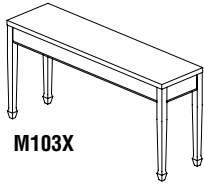

Model No.	Description	Dimensions	Wt.	List Price
M103X	Sofa Table	60"W x 16"D x 30"H	99#	\$1764
M103C	Coffee Table	48"W x 24"D x 16"H	108#	\$1405
M103R	End Table	24"W x 24"D x 22"H	62#	\$843

M103X

M103C

M103R

DIAMOND SERIES

• Tops feature Cherry veneer with a diamond pattern and Ebony inlay in a Honey Cherry finish.

Model No.	Description	Dimensions	Wt.	List Price
M104C	Coffee Table	48"W x 24"D x 16 1/4"H	62#	\$888
M104S	End Table	24"W x 24"D x 22 1/4"H	36#	\$551

M104C

M104S

ILLUSION SERIES

- Glass tops with a Honey Cherry finished base.
- Table base ships fully assembled; simply place glass top into base.

Model No.	Description	Dimensions	Wt.	List Price
M106C	Coffee Table	48"W x 24"D x 16"H	70#	\$1225
M106R	End Table	22" Dia. x 22"H	46#	\$776