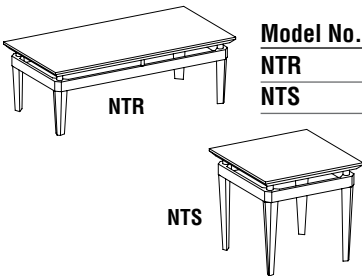

M104C

M104S

ILLUSION SERIES

- Glass tops with a Honey Cherry finished base.
- Table base ships fully assembled; simply place glass top into base.

Model No.	Description	Dimensions	Wt.	List Price
M106C	Coffee Table	48"W x 24"D x 16"H	70#	\$1225
M106R	End Table	22" Dia. x 22"H	46#	\$776

M106C

M106R

OCCASIONAL TABLES

CORSICA TABLES

- Table surfaces are offered in a choice of Sierra Cherry finish on a cherry veneer and Mahogany finish on walnut veneer.

Model No.	Description	Dimensions	Wt.	List Price
CTR	Coffee Table	48"W x 24"D x 16"H	65#	\$721
CTS	End Table	24"W x 24"D x 22"H	30#	\$510

NAPOLI TABLES

- Table surfaces are offered in a choice of Sierra Cherry finish on a cherry veneer, Mahogany finish on walnut veneer or Golden Cherry on beech veneer.

Model No.	Description	Dimensions	Wt.	List Price
NTR	Coffee Table	48"W x 24"D x 16"H	40#	\$721
NTS	End Table	24"W x 24"D x 22"H	25#	\$510