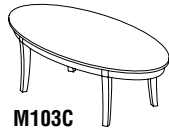

Model No.	Description	Dimensions	Wt.	List Price
M103X	Sofa Table	60"W x 16"D x 30"H	99#	\$1764
M103C	Coffee Table	48"W x 24"D x 16"H	108#	\$1405
M103R	End Table	24"W x 24"D x 22"H	62#	\$843

M103X

M103C

M103R

DIAMOND SERIES

• Tops feature Cherry veneer with a diamond pattern and Ebony inlay in a Honey Cherry finish.

Model No.	Description	Dimensions	Wt.	List Price
M104C	Coffee Table	48"W x 24"D x 16 1/4"H	62#	\$888
M104S	End Table	24"W x 24"D x 22 1/4"H	36#	\$551

M104C

M104S

ILLUSION SERIES

- Glass tops with a Honey Cherry finished base.
- Table base ships fully assembled; simply place glass top into base.

Model No.	Description	Dimensions	Wt.	List Price
M106C	Coffee Table	48"W x 24"D x 16"H	70#	\$1225
M106R	End Table	22" Dia. x 22"H	46#	\$776