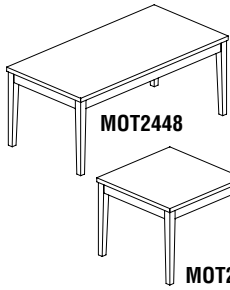

LUMINARY TABLES

- Table surfaces offered in choice of Maple finish on Maple veneer and Cherry finish on Cherry veneer.

Model No.	Description	Dimensions	Wt.	List Price
OT2448	Coffee Table	48"W x 24"D x 16"H	49#	\$599
OT2424	End Table	24"W x 24"D x 20"H	23#	\$500

OCCASIONAL TABLES

MIRA TABLES

- Table surfaces offered in Medium Cherry surface on Cherry veneer.

Model No.	Description	Dimensions	Wt.	List Price
MOT2448	Coffee Table	48"W x 24"D x 16"H	49#	\$642
MOT2424	End Table	24"W x 24"D x 20"H	23#	\$537