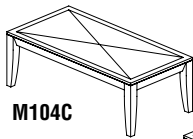

Model No.	Description	Dimensions	Wt.	List Price
M103X	Sofa Table	60"W x 16"D x 30"H	99#	\$1764
M103C	Coffee Table	48"W x 24"D x 16"H	108#	\$1405
M103R	End Table	24"W x 24"D x 22"H	62#	\$843

M103X

M103C

M103R

DIAMOND SERIES

• Tops feature Cherry veneer with a diamond pattern and Ebony inlay in a Honey Cherry finish.

Model No.	Description	Dimensions	Wt.	List Price
M104C	Coffee Table	48"W x 24"D x 16 1/4"H	62#	\$888
M104S	End Table	24"W x 24"D x 22 1/4"H	36#	\$551

M104C

M104S

ILLUSION SERIES

- Glass tops with a Honey Cherry finished base.
- Table base ships fully assembled; simply place glass top into base.

Model No.	Description	Dimensions	Wt.	List Price
M106C	Coffee Table	48"W x 24"D x 16"H	70#	\$1225
M106R	End Table	22" Dia. x 22"H	46#	\$776